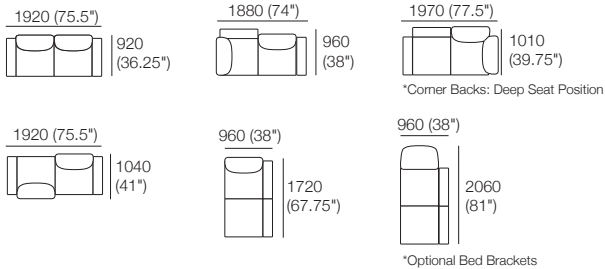

Delta III Packages

2 STR Deluxe SEP

Package: 2 STR DLX SEP AE

Components: 1x 2STR Base SEP, 2x Back AE, 2x Delta III Box Arm
Configurations: