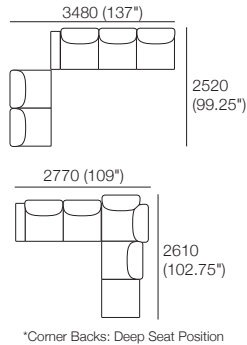

Delta III Packages

6 SEP

Package: 6 SEP AE

Components: 1x 3STR Base SEP, 1x 2STR Base SEP,
5x Back AE, 1x Box Arm
Configurations: