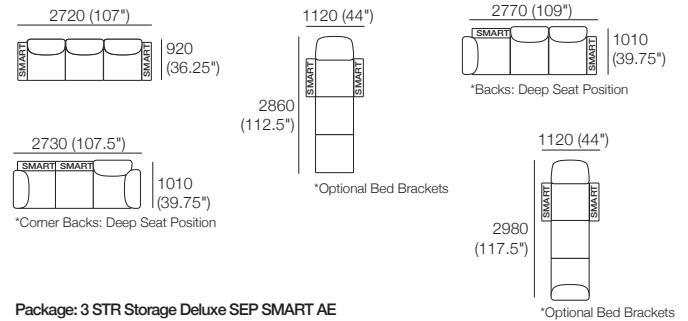

Package: 3 STR Deluxe SEP SMART AE

Components: 1x 3STR Base SEP, 3x Back AE, 2x Box Arm SMART
Configurations:

Package: 3 STR Storage Deluxe SEP SMART AE

Components: 1x 3STR Base SEP Storage, 3x Back AE, 2x Box Arm SMART. Configurations: