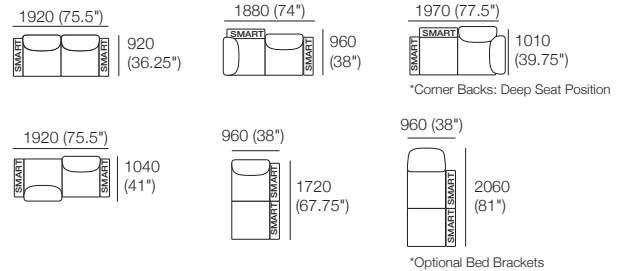

Package: 2 STR DLX SEP SMART AE

Components: 1x 2STR Base SEP, 2x Back AE, 2x Delta III Box Arm SMART
Configurations: