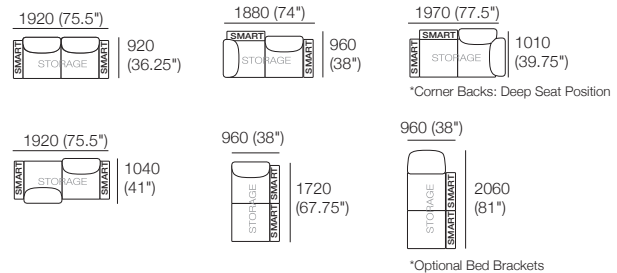

Package: 2 STR Storage DLX SEP SMART AE

Components: 1x 2STR Base SEP 1600 Storage, 2x Back AE, 2x Delta III Box Arm SMART
Configurations: