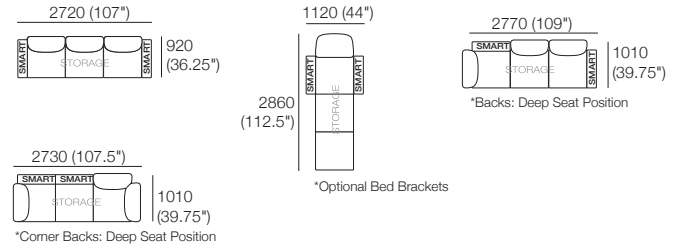

Delta III Packages

3 STR Deluxe SEP

Package: 3 STR Deluxe SEP AE

Components: 1x 3STR Base SEP, 3x Back AE, 2x Box Arm
Configurations:

Package: 3 STR Storage Deluxe SEP AE

Components: 1x 3STR Base SEP Storage, 3x Back AE, 2x Box Arm. Configurations:

Package: 3 STR Deluxe SEP SMART AE

Components: 1x 3STR Base SEP, 3x Back AE, 2x Box Arm SMART
Configurations:

Package: 3 STR Storage Deluxe SEP SMART AE

Components: 1x 3STR Base SEP Storage, 3x Back AE, 2x Box Arm SMART. Configurations: