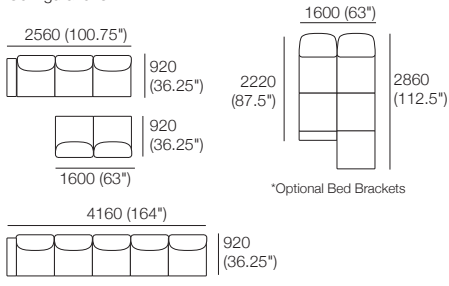

Delta III Packages

6 SEP

Package: 6 SEP AE

Components: 1x 3STR Base SEP, 1x 2STR Base SEP,
5x Back AE, 1x Box Arm
Configurations: