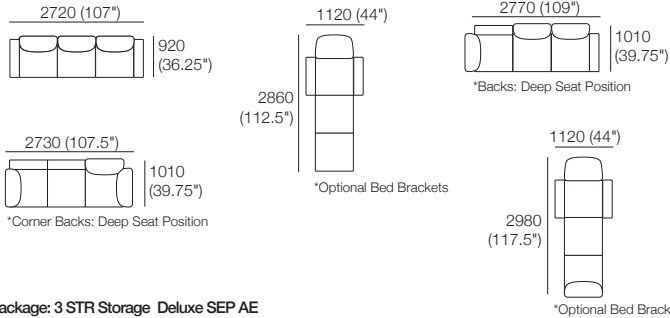

Delta III Packages

3 STR Deluxe SEP

Package: 3 STR Deluxe SEP AE

Components: 1x 3STR Base SEP, 3x Back AE, 2x Box Arm
Configurations:

Package: 3 STR Storage Deluxe SEP AE

Components: 1x 3STR Base SEP Storage, 3x Back AE, 2x Box Arm. Configurations: