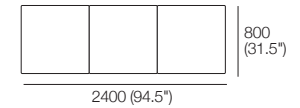

3STR Base SEP Separate Seat Cushions