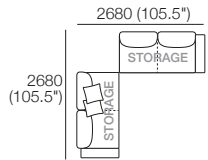

Delta III Package

10S Deluxe Plus

Package 10S Deluxe Plus Storage AE (with FREE Storage)

Components: 1x Rectangle S 800, 1x Rectangle S 1600, 4x Back, 2x Box Arm,

Plus: 2x Magic Joiner M95, 4x Bed Bracket, 2x Panama Cushion SQUARE

Configurations:

*Corner Backs: Deep Seat Position