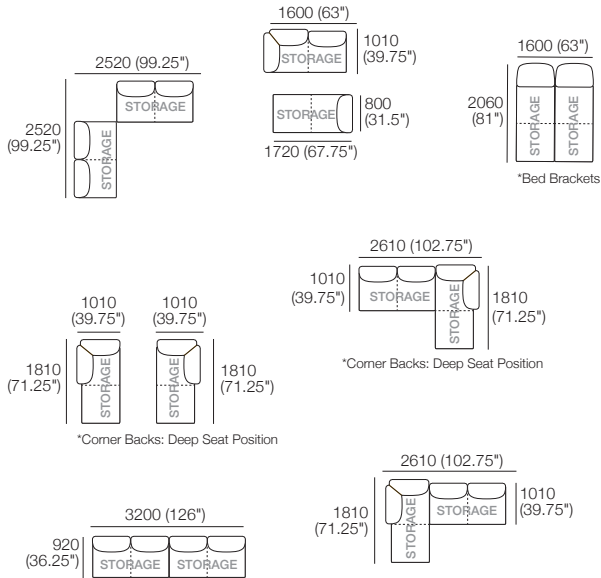

Delta III Package

10S + 10S T

Package 10S Storage AE (with FREE Storage)

Components: 1x Rectangle S 800,
1x Rectangle S 1600, 4x Back
Configurations: