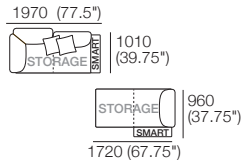

Delta III Package

10S Deluxe Plus

Package 10S Deluxe Plus SMART Storage AE (with FREE Storage)

Components: 1x Rectangle S 800, 1x Rectangle S 1600, 4x Back, 2x Box Arm SMART

Plus: 2x Magic Joiner M95, 4x Bed Bracket, 2x Panama Cushion SQUARE

Configurations:

*Corner Backs: Deep Seat Position