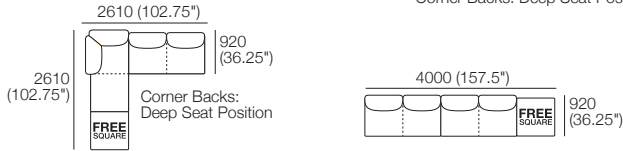

Delta III Packages

10 + 10T

Package 10 AE (FREE Square)

Components: 2x Rectangle, 4x Back
Configurations:
Shown with FREE Square