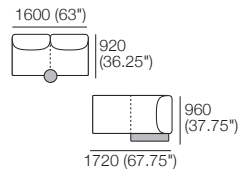

*Corner Backs: Deep Seat Position

Delta III Package 1T AE

Package 1T AE

Components: 2x Rectangle, 3x Back,
1x Platform Table RECT Timber, 1x Platform Table RND Timber
Configurations:

DT201 9893 V1

Effective August 2019. Use Magic Joiner M105. Seat Depths: STD Position 920 / Deep Position 1010. As King Living has a policy of continuous improvement, changes to products and specifications may be made without prior notice. Images and drawings are representative of design only. Accessories not included.