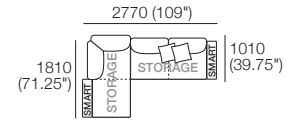

Delta III Package

10S Deluxe Plus

Package 10S Deluxe Plus SMART Storage AE (with FREE Storage)

Components: 1x Rectangle S 800, 1x Rectangle S 1600, 4x Back, 2x Box Arm SMART

Plus: 2x Magic Joiner M95, 4x Bed Bracket, 2x Panama Cushion SQUARE

Configurations:

*Corner Backs: Deep Seat Position