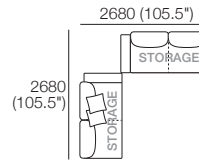

Delta III Package

10S Deluxe Plus

Package 10S Deluxe Plus Storage AE (with FREE Storage)

Components: 1x Rectangle S 800, 1x Rectangle S 1600, 4x Back, 2x Box Arm,

Plus: 2x Magic Joiner M95, 4x Bed Bracket, 2x Panama Cushion SQUARE

Configurations:

*Corner Backs: Deep Seat Position