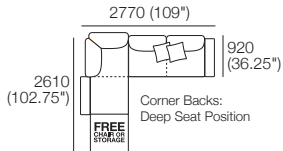

Delta III Packages

1 Deluxe Plus

Package 1 Deluxe Plus AE (FREE Chair or Storage)

Components: 2x Rectangle, 3x Back, 2x Box Arm,

Plus: 2x Magic Joiner Pair M105, 4x Bed Bracket, 2x Panama Cushion SQUARE

Configurations: Shown with FREE Chair