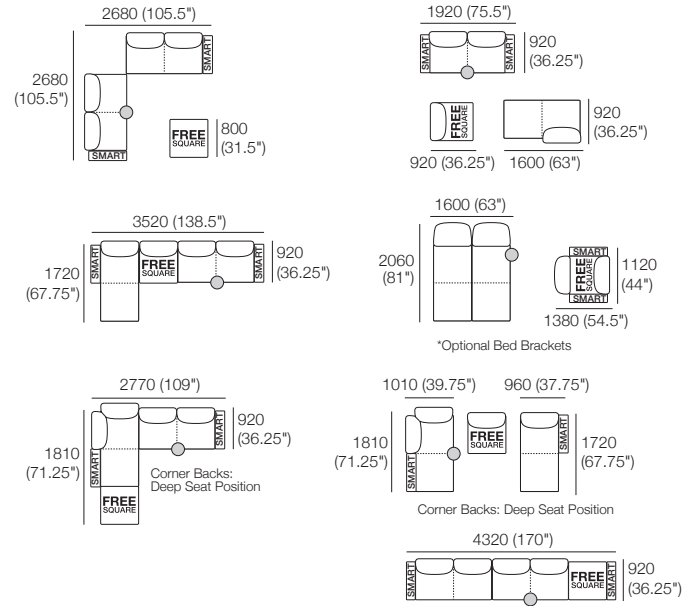

Package 3T Deluxe SMART AE (with FREE Square)

Components: 2x Rectangle, 4x Back AE, 2x Box Arm SMART, 1x Platform Table RND Timber
Configurations: Shown with Free Square