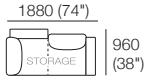

Delta III Packages

2STR Deluxe Storage

Package: 2 STR DLX Storage AE

Components: 1x S 1600 Rectangle, 2x Back AE, 2x Box Arm

Configurations:

Corner Backs: Deep Seat Position