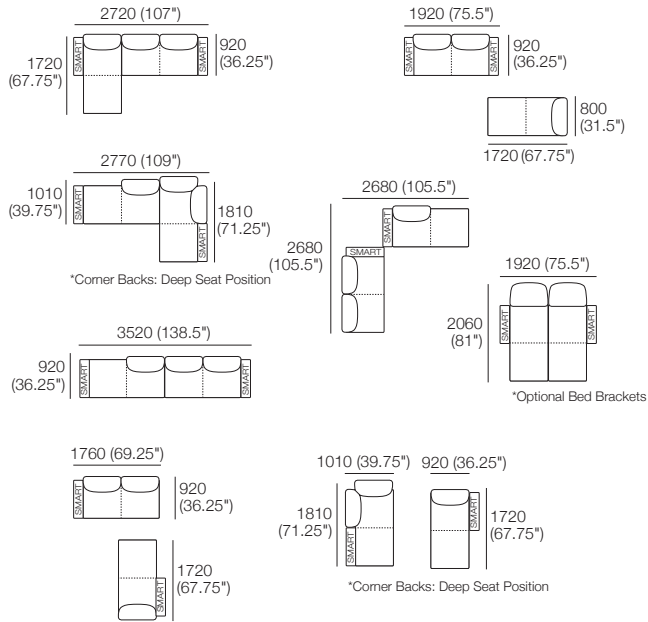

Delta III Packages

1 Deluxe + 2S + Circle

Package: 1 Deluxe SMART AE

Components: 2x Rectangle, 3x Back AE, 2x Box Arm SMART
Configurations: