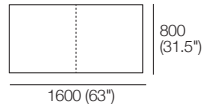

Adjustable Leg
(Optional)

Bed Bracket

Delta III

Components

Rectangles

Square (No Storage)

Square S (Storage)

Rectangle Leather (Seam) / Fabric (No Seam)

2STR Base SEP Separate Seat Cushions

3STR Base SEP Separate Seat Cushions

SEP Bases

Rectangle S 800 Leather (Seam) / Fabric (No Seam)

Rectangle S 1600 Leather (Seam) / Fabric (No Seam)

2STR Base SEP 800 Storage Separate Seat Cushions

2STR Base SEP 1600 Storage Separate Seat Cushions

3STR Base SEP Storage Separate Seat Cushions

Delta III

Effective January 2019. Use Magic Joiner M105. Seat Position: STD 920 (36.25") / Deep 1010 (39.75"). As King Living has a policy of continuous improvement, changes to products and specifications may be made without prior notice. Images and drawings are representative of design only. Accessories not included.