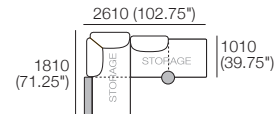

Delta III Package 2S T AE

KING®
L I V I N G

Package 2S T AE

Components: 1x S 800 Rectangle, 1x S 1600 Rectangle, 3x Back AE,
1x Platform Table RECT Timber, 1x Platform Table RND Timber
Configurations:

*Corner Backs: Deep Seat Position