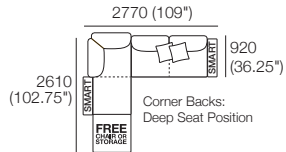

Configurations: Shown with FREE Chair

Delta III Packages

1 Deluxe Plus SMART

Package 1 Deluxe Plus SMART AE (FREE Chair or Storage)

Components: 2x Rectangle, 3x Back, 2x Box Arm SMART,
Plus: 2x Magic Joiner Pair M105, 4x Bed Bracket, 2x Panama Cushion SQUARE
Configurations: Shown with FREE Chair