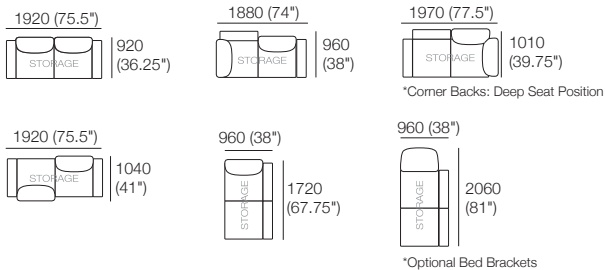

2STR Base SEP 1600 Storage Separate Seat Cushions

3STR Base SEP Storage Separate Seat Cushions

Delta III

Effective January 2019. Use Magic Joiner M105. Seat Position: STD 920 (36.25") / Deep 1010 (39.75"). As King Living has a policy of continuous improvement, changes to products and specifications may be made without prior notice. Images and drawings are representative of design only. Accessories not included.

Delta III Packages

2 STR Deluxe SEP + 3 STR Deluxe SEP + 6 SEP

KING[®]
L I V I N G

kingliving.com

DT2018651 V4

Delta III Packages

2 STR Deluxe SEP

Package: 2 STR DLX SEP AE

Components: 1x 2STR Base SEP, 2x Back AE, 2x Delta III Box Arm
Configurations:

Package: 2 STR Storage DLX SEP AE

Components: 1x 2STR Base SEP 1600 Storage, 2x Back AE, 2x Delta III Box Arm
Configurations: