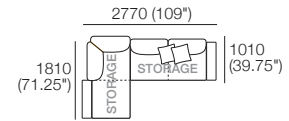

Delta III Package

10S Deluxe Plus

Package 10S Deluxe Plus Storage AE (with FREE Storage)

Components: 1x Rectangle S 800, 1x Rectangle S 1600, 4x Back, 2x Box Arm,

Plus: 2x Magic Joiner M95, 4x Bed Bracket, 2x Panama Cushion SQUARE

Configurations:

*Corner Backs: Deep Seat Position