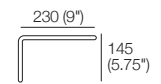

Box Arm Smart

Box Arm Compact

Box Arm Compact Smart

SMART Pocket Accessory
Arm Table CRES

SMART Pocket Accessory
Arm Charge Table CRES

Platform Table CRES

Platform Table REC
Depth 800

Angled Leg
(STD)

Adjustable Leg
(Optional)

Bed Bracket

Delta III

Components

Rectangles

Square (No Storage)

Square S (Storage)

Rectangle Leather (Seam) / Fabric (No Seam)