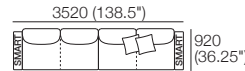

Configurations: Shown with FREE Chair

Delta III Packages

1 Deluxe Plus SMART

Package 1 Deluxe Plus SMART AE (FREE Chair or Storage)

Components: 2x Rectangle, 3x Back, 2x Box Arm SMART,
Plus: 2x Magic Joiner Pair M105, 4x Bed Bracket, 2x Panama Cushion SQUARE
Configurations: Shown with FREE Chair