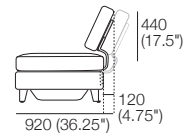

Deep Position

STD Position