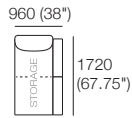

*Optional Bed Brackets