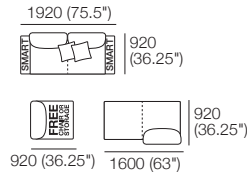

Configurations: Shown with FREE Chair

Delta III Packages

1 Deluxe Plus SMART

Package 1 Deluxe Plus SMART AE (FREE Chair or Storage)

Components: 2x Rectangle, 3x Back, 2x Box Arm SMART,
Plus: 2x Magic Joiner Pair M105, 4x Bed Bracket, 2x Panama Cushion SQUARE
Configurations: Shown with FREE Chair