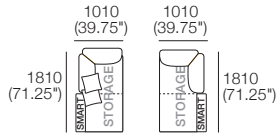

Delta III Package

10S Deluxe Plus

Package 10S Deluxe Plus SMART Storage AE (with FREE Storage)

Components: 1x Rectangle S 800, 1x Rectangle S 1600, 4x Back, 2x Box Arm SMART

Plus: 2x Magic Joiner M95, 4x Bed Bracket, 2x Panama Cushion SQUARE

Configurations:

*Corner Backs: Deep Seat Position