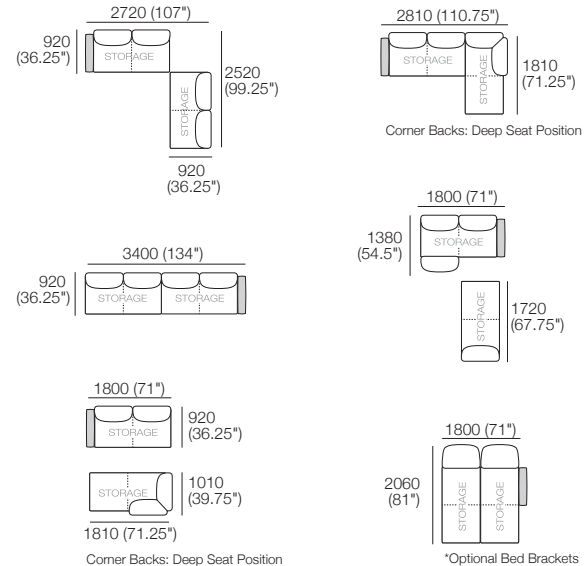

Package 3S (Storage) AE (with FREE Storage)

Components: 1x Rectangle S 800, 1x Rectangle S 1600,
4x Back AE, 1x Platform Table REC Timber
Configurations: