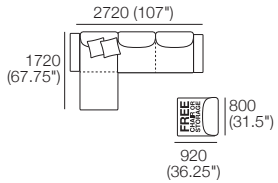

Delta III Packages

1 Deluxe Plus

Package 1 Deluxe Plus AE (FREE Chair or Storage)

Components: 2x Rectangle, 3x Back, 2x Box Arm,

Plus: 2x Magic Joiner Pair M105, 4x Bed Bracket, 2x Panama Cushion SQUARE

Configurations: Shown with FREE Chair