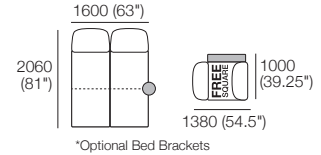

DT2019888 V2

Delta III Packages

10 + 10T

Package 10 AE (FREE Square)

Components: 2x Rectangle, 4x Back
Configurations:
Shown with FREE Square

Package 10T AE (FREE Square)

Components: 2x Rectangle, 4x Back,
1x Platform Table RECT Timber,
1x Platform Table RND Timber
Configurations: Shown with FREE Square