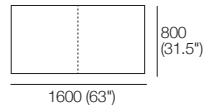

Adjustable Leg
(Optional)

Bed Bracket

Delta III

Components

Rectangles

Square (No Storage)

Square S (Storage)

Rectangle Leather (Seam) / Fabric (No Seam)