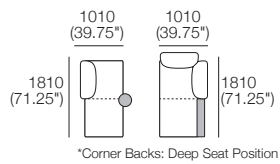

*Corner Backs: Deep Seat Position

Delta III Package 1T AE

Package 1T AE

Components: 2x Rectangle, 3x Back,
1x Platform Table RECT Timber, 1x Platform Table RND Timber
Configurations:

DT201 9893 V1

Effective August 2019. Use Magic Joiner M105. Seat Depths: STD Position 920 / Deep Position 1010. As King Living has a policy of continuous improvement, changes to products and specifications may be made without prior notice. Images and drawings are representative of design only. Accessories not included.