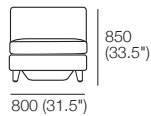

Delta III

KING[®]
L I V I N G

kingliving.com

DT2016313 V20

Delta III

Components

Chair
(Square + Back)

S Chair
(S Square + Back)