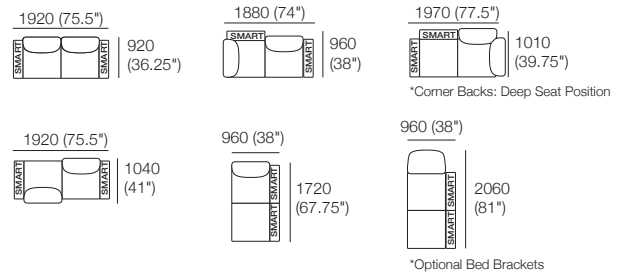

Package: 2 STR DLX SEP SMART AE

Components: 1x 2STR Base SEP, 2x Back AE, 2x Delta III Box Arm SMART
Configurations: