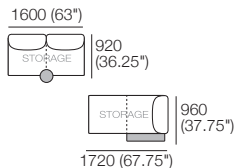

Delta III Package 2S T AE

KING®
L I V I N G

Package 2S T AE

Components: 1x S 800 Rectangle, 1x S 1600 Rectangle, 3x Back AE,
1x Platform Table RECT Timber, 1x Platform Table RND Timber
Configurations:

*Corner Backs: Deep Seat Position