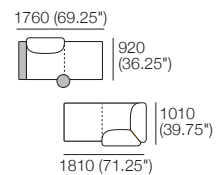

*Corner Backs: Deep Seat Position

Delta III Package 1T AE

Package 1T AE

Components: 2x Rectangle, 3x Back,
1x Platform Table RECT Timber, 1x Platform Table RND Timber
Configurations:

DT201 9893 V1

Effective August 2019. Use Magic Joiner M105. Seat Depths: STD Position 920 / Deep Position 1010. As King Living has a policy of continuous improvement, changes to products and specifications may be made without prior notice. Images and drawings are representative of design only. Accessories not included.