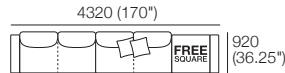

Delta III Package

10 Deluxe Plus

Package 10 Deluxe Plus AE (FREE Square)

Components: 2x Rectangle, 4x Back, 2x Box Arm,

Plus: 2x Magic Joiner Pair M105, 4x Bed Bracket, 2x Panama Cushion SQUARE

Configurations: Shown with FREE Square