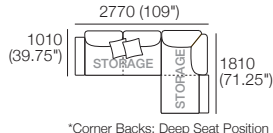

*Corner Backs: Deep Seat Position