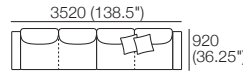

Delta III Package

10 Deluxe Plus

Package 10 Deluxe Plus AE (FREE Square)

Components: 2x Rectangle, 4x Back, 2x Box Arm,

Plus: 2x Magic Joiner Pair M105, 4x Bed Bracket, 2x Panama Cushion SQUARE

Configurations: Shown with FREE Square