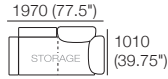

Delta III Packages

2STR Deluxe Storage

Package: 2 STR DLX Storage AE

Components: 1x S 1600 Rectangle, 2x Back AE, 2x Box Arm

Configurations:

Corner Backs: Deep Seat Position