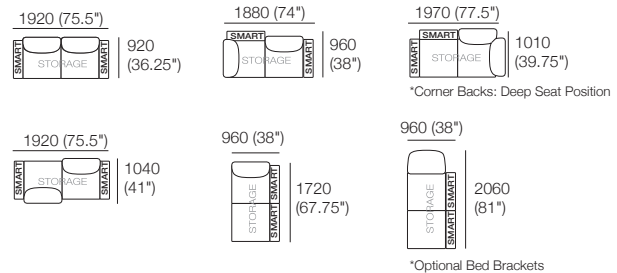

2STR Base SEP 1600 Storage Separate Seat Cushions

3STR Base SEP Storage Separate Seat Cushions

Delta III

Effective January 2019. Use Magic Joiner M105. Seat Position: STD 920 (36.25") / Deep 1010 (39.75"). As King Living has a policy of continuous improvement, changes to products and specifications may be made without prior notice. Images and drawings are representative of design only. Accessories not included.

Components: 1x 2STR Base SEP, 2x Back AE, 2x Delta III Box Arm
Configurations:

Package: 2 STR Storage DLX SEP AE

Components: 1x 2STR Base SEP 1600 Storage, 2x Back AE, 2x Delta III Box Arm
Configurations:

Package: 2 STR DLX SEP SMART AE

Components: 1x 2STR Base SEP, 2x Back AE, 2x Delta III Box Arm SMART
Configurations:

Package: 2 STR Storage DLX SEP SMART AE

Components: 1x 2STR Base SEP 1600 Storage, 2x Back AE, 2x Delta III Box Arm SMART
Configurations: