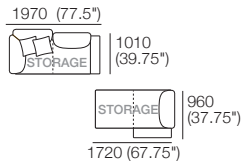

Delta III Package

10S Deluxe Plus

Package 10S Deluxe Plus Storage AE (with FREE Storage)

Components: 1x Rectangle S 800, 1x Rectangle S 1600, 4x Back, 2x Box Arm,

Plus: 2x Magic Joiner M95, 4x Bed Bracket, 2x Panama Cushion SQUARE

Configurations:

*Corner Backs: Deep Seat Position