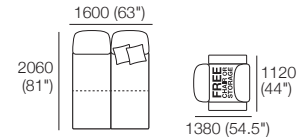

Delta III Packages

1 Deluxe Plus

Package 1 Deluxe Plus AE (FREE Chair or Storage)

Components: 2x Rectangle, 3x Back, 2x Box Arm,

Plus: 2x Magic Joiner Pair M105, 4x Bed Bracket, 2x Panama Cushion SQUARE

Configurations: Shown with FREE Chair