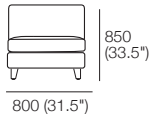

Delta III

KING[®]
L I V I N G

kingliving.com

DT2016313 V20

Delta III

Components

Chair
(Square + Back)

S Chair
(S Square + Back)