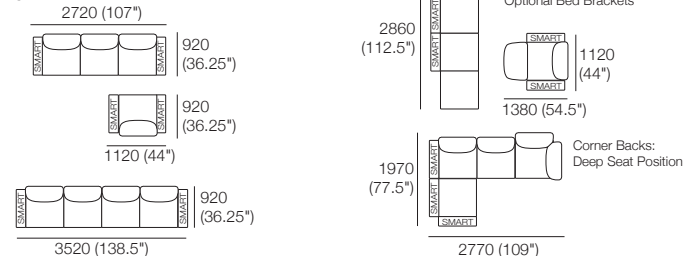

Package 8 SEP SMART AE:

Components: 1x 3STR Base SEP, 1x Square, 4x Back AE, 4x Box Arm SMART

Configurations: