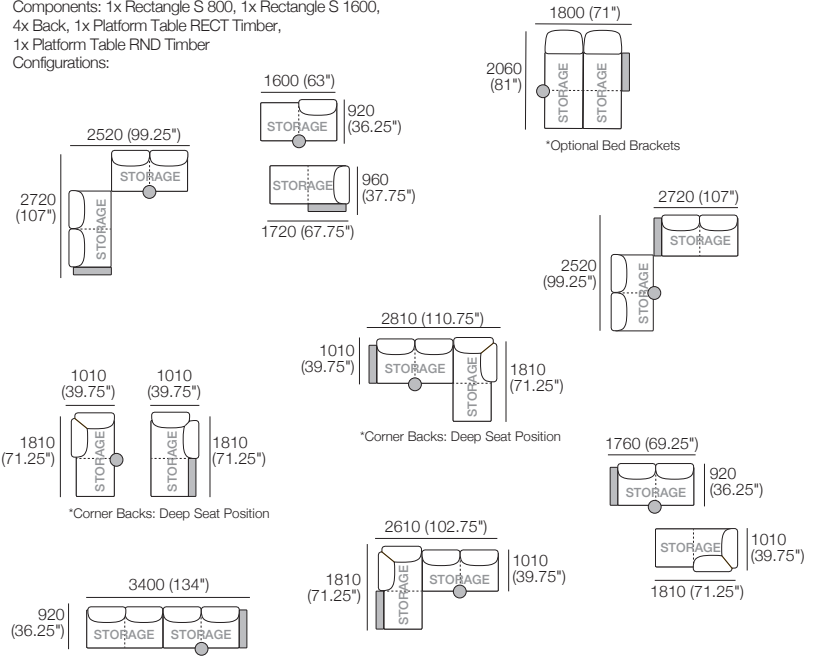

Package 10S T Storage AE (with FREE Storage)

Components: 1x Rectangle S 800, 1x Rectangle S 1600,
4x Back, 1x Platform Table RECT Timber,
1x Platform Table RND Timber
Configurations: