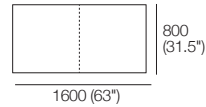

Adjustable Leg
(Optional)

Bed Bracket

Delta III

Components

Rectangles

Square (No Storage)

Square S (Storage)

Rectangle Leather (Seam) / Fabric (No Seam)

2STR Base SEP Separate Seat Cushions

3STR Base SEP Separate Seat Cushions

SEP Bases

Rectangle S 800 Leather (Seam) / Fabric (No Seam)

Rectangle S 1600 Leather (Seam) / Fabric (No Seam)

2STR Base SEP 800 Storage Separate Seat Cushions

2STR Base SEP 1600 Storage Separate Seat Cushions

3STR Base SEP Storage Separate Seat Cushions

Delta III

Effective January 2019. Use Magic Joiner M105. Seat Position: STD 920 (36.25") / Deep 1010 (39.75"). As King Living has a policy of continuous improvement, changes to products and specifications may be made without prior notice. Images and drawings are representative of design only. Accessories not included.