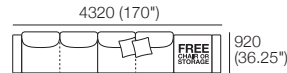

Delta III Packages

1 Deluxe Plus

Package 1 Deluxe Plus AE (FREE Chair or Storage)

Components: 2x Rectangle, 3x Back, 2x Box Arm,

Plus: 2x Magic Joiner Pair M105, 4x Bed Bracket, 2x Panama Cushion SQUARE

Configurations: Shown with FREE Chair