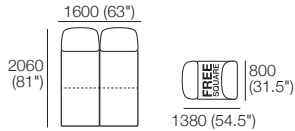

Delta III Packages

10 + 10T

Package 10 AE (FREE Square)

Components: 2x Rectangle, 4x Back
Configurations:
Shown with FREE Square