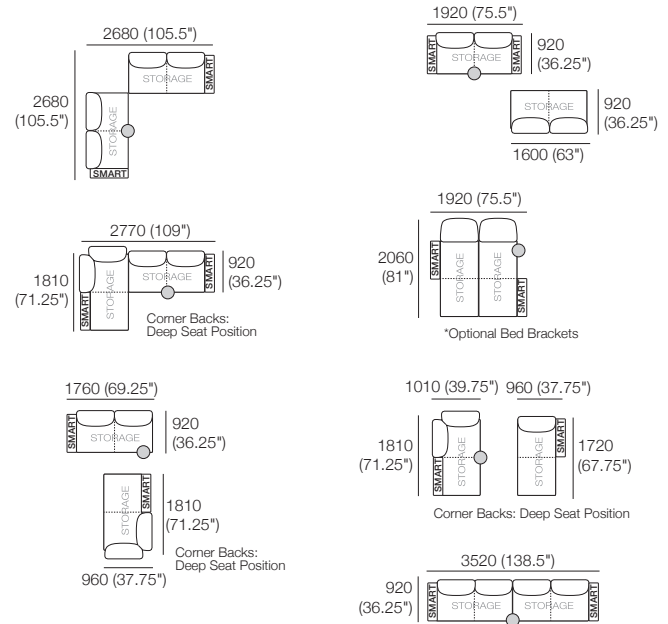

Package 3T Deluxe Storage SMART AE (with FREE Storage)

Components: 1x S 800 Rectangle, 1x S 1600 Rectangle, 4x Back AE,
2x Box Arm SMART, 1x Platform Table RND Timber
Configurations: