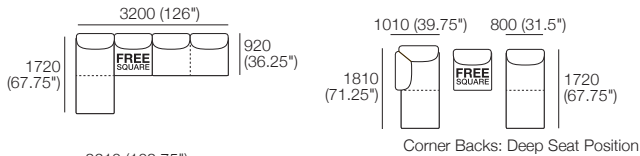

Delta III Packages

10 + 10T

Package 10 AE (FREE Square)

Components: 2x Rectangle, 4x Back
Configurations:
Shown with FREE Square