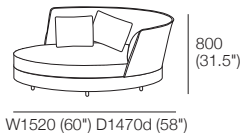

Components: 2x Rectangle, 3x Back AE, 2x Box Arm SMART
Configurations:

Package: 2S Storage AE

Components: 1x S 800 Rectangle, 1x S 1600 Rectangle, 3x Back AE
Configurations:

Package: Delta III Circle Sofa 1380

Components: 1x Circle Base 1380,
1x Circle Back B1380,
2x Panama Cushion Square (Swivel)

Package: Delta III Storage Circle Sofa 1380

Components: 1x Circle Base S 1380,
1x Circle Back B1380,
2x Panama Cushion Square (Storage - No Swivel)