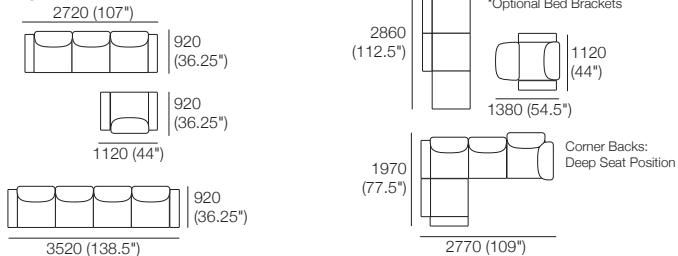

Package 8 SEP AE:

Components: 1x 3STR Base SEP, 1x Square, 4x Back AE, 4x Box Arm

Configurations: