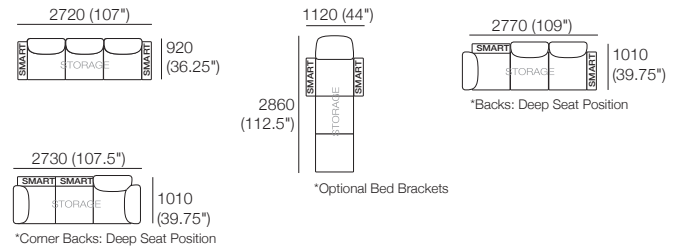

Delta III Packages

3 STR Deluxe SEP

Package: 3 STR Deluxe SEP AE

Components: 1x 3STR Base SEP, 3x Back AE, 2x Box Arm
Configurations:

Package: 3 STR Storage Deluxe SEP AE

Components: 1x 3STR Base SEP Storage, 3x Back AE, 2x Box Arm. Configurations:

Package: 3 STR Deluxe SEP SMART AE

Components: 1x 3STR Base SEP, 3x Back AE, 2x Box Arm SMART
Configurations:

Package: 3 STR Storage Deluxe SEP SMART AE

Components: 1x 3STR Base SEP Storage, 3x Back AE, 2x Box Arm SMART. Configurations: