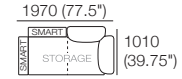

Package: 2 STR DLX Storage SMART AE

Components: 1x S 1600 Rectangle, 2x Back AE, 2x Box Arm SMART

Configurations:

Corner Backs: Deep Seat Position