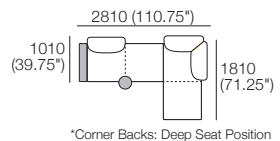

*Corner Backs: Deep Seat Position

Delta III Package 1T AE

Package 1T AE

Components: 2x Rectangle, 3x Back,
1x Platform Table RECT Timber, 1x Platform Table RND Timber
Configurations:

DT201 9893 V1

Effective August 2019. Use Magic Joiner M105. Seat Depths: STD Position 920 / Deep Position 1010. As King Living has a policy of continuous improvement, changes to products and specifications may be made without prior notice. Images and drawings are representative of design only. Accessories not included.