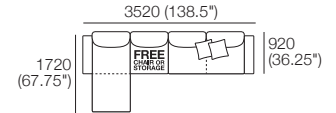

Delta III Packages

1 Deluxe Plus

Package 1 Deluxe Plus AE (FREE Chair or Storage)

Components: 2x Rectangle, 3x Back, 2x Box Arm,

Plus: 2x Magic Joiner Pair M105, 4x Bed Bracket, 2x Panama Cushion SQUARE

Configurations: Shown with FREE Chair