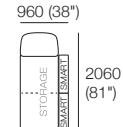

*Optional Bed Brackets