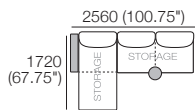

Delta III Package 2S T AE

KING®
L I V I N G

Package 2S T AE

Components: 1x S 800 Rectangle, 1x S 1600 Rectangle, 3x Back AE,
1x Platform Table RECT Timber, 1x Platform Table RND Timber
Configurations:

*Corner Backs: Deep Seat Position