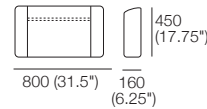

Box Arm Smart