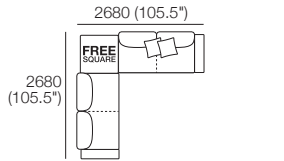

Delta III Package

10 Deluxe Plus

Package 10 Deluxe Plus AE (FREE Square)

Components: 2x Rectangle, 4x Back, 2x Box Arm,

Plus: 2x Magic Joiner Pair M105, 4x Bed Bracket, 2x Panama Cushion SQUARE

Configurations: Shown with FREE Square