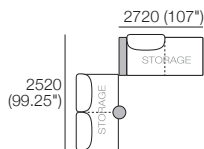

Delta III Package 2S T AE

KING®
L I V I N G

Package 2S T AE

Components: 1x S 800 Rectangle, 1x S 1600 Rectangle, 3x Back AE,
1x Platform Table RECT Timber, 1x Platform Table RND Timber
Configurations:

*Corner Backs: Deep Seat Position