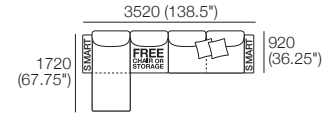

Configurations: Shown with FREE Chair

Delta III Packages

1 Deluxe Plus SMART

Package 1 Deluxe Plus SMART AE (FREE Chair or Storage)

Components: 2x Rectangle, 3x Back, 2x Box Arm SMART,
Plus: 2x Magic Joiner Pair M105, 4x Bed Bracket, 2x Panama Cushion SQUARE
Configurations: Shown with FREE Chair