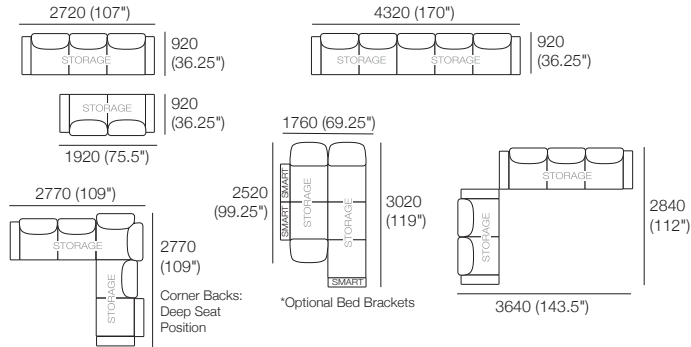

Delta III Packages

7S SEP + 8S SEP

Package 7S Storage SEP AE:

Components: 1x 3STR Base SEP Storage, 1x 2STR Base SEP 1600 Storage,
5x Back AE, 4x Box Arm

Configurations: