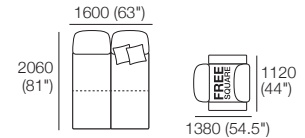

Delta III Package

10 Deluxe Plus

Package 10 Deluxe Plus AE (FREE Square)

Components: 2x Rectangle, 4x Back, 2x Box Arm,

Plus: 2x Magic Joiner Pair M105, 4x Bed Bracket, 2x Panama Cushion SQUARE

Configurations: Shown with FREE Square