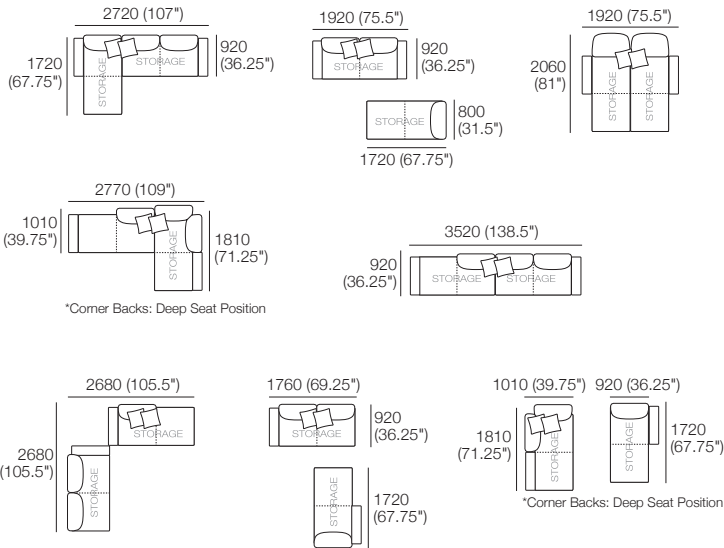

Components: 1x S 800 Rectangle, 1x S 1600 Rectangle, 3x Back AE, 2x Box Arm
4x Bed Bracket, 1x Magic Joiner Pair M95, 2x Panama Cushion SQUARE
Configurations:

Package: 2S Deluxe Plus (Storage) SMART AE