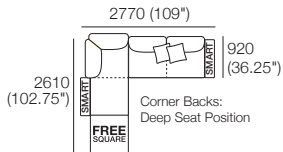

Delta III Package

10 Deluxe Plus

Package 10 Deluxe Plus SMART AE (FREE Square)

Components: 2x Rectangle, 4x Back, 2x Box Arm SMART,
Plus: 2x Magic Joiner Pair M105, 4x Bed Bracket, 2x Panama Cushion SQUARE
Configurations: Shown with FREE Square