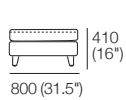

Box Arm Smart

Box Arm Compact

Box Arm Compact Smart

SMART Pocket Accessory
Arm Table CRES

SMART Pocket Accessory
Arm Charge Table CRES

Platform Table CRES

Platform Table REC
Depth 800

Angled Leg
(STD)

Adjustable Leg
(Optional)

Bed Bracket

Delta III

Components

Rectangles

Square (No Storage)

Square S (Storage)

Rectangle Leather (Seam) / Fabric (No Seam)