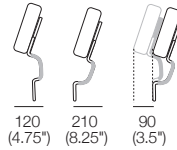

Side View Positions
STD / Deep Position