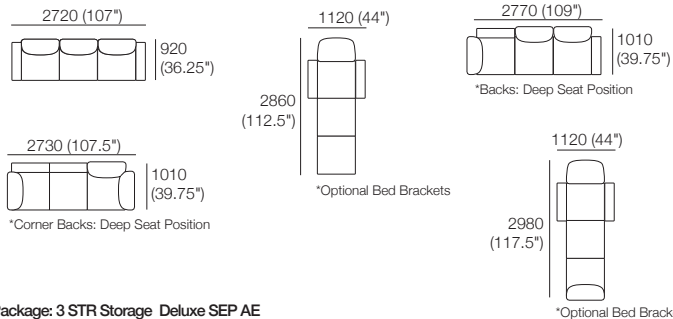

Delta III Packages

3 STR Deluxe SEP

Package: 3 STR Deluxe SEP AE

Components: 1x 3STR Base SEP, 3x Back AE, 2x Box Arm
Configurations:

Package: 3 STR Storage Deluxe SEP AE

Components: 1x 3STR Base SEP Storage, 3x Back AE, 2x Box Arm. Configurations: