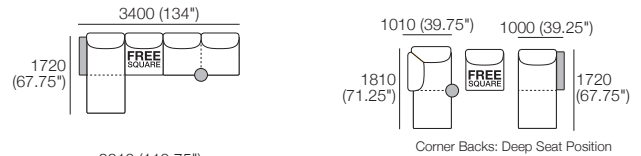

DT2019888 V2

Delta III Packages

10 + 10T

Package 10 AE (FREE Square)

Components: 2x Rectangle, 4x Back
Configurations:
Shown with FREE Square

Package 10T AE (FREE Square)

Components: 2x Rectangle, 4x Back,
1x Platform Table RECT Timber,
1x Platform Table RND Timber
Configurations: Shown with FREE Square