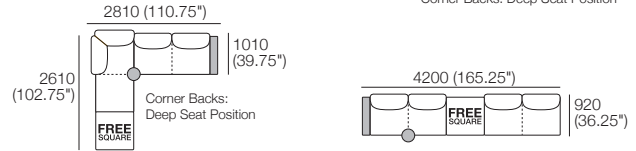

DT2019888 V2

Delta III Packages

10 + 10T

Package 10 AE (FREE Square)

Components: 2x Rectangle, 4x Back
Configurations:
Shown with FREE Square

Package 10T AE (FREE Square)

Components: 2x Rectangle, 4x Back,
1x Platform Table RECT Timber,
1x Platform Table RND Timber
Configurations: Shown with FREE Square