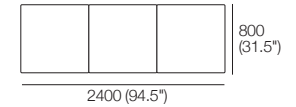

2STR Base SEP Separate Seat Cushions

3STR Base SEP Separate Seat Cushions

SEP Bases

Rectangle S 800 Leather (Seam) / Fabric (No Seam)

Rectangle S 1600 Leather (Seam) / Fabric (No Seam)

2STR Base SEP 800 Storage Separate Seat Cushions

2STR Base SEP 1600 Storage Separate Seat Cushions

3STR Base SEP Storage Separate Seat Cushions

Delta III

Effective January 2019. Use Magic Joiner M105. Seat Position: STD 920 (36.25") / Deep 1010 (39.75"). As King Living has a policy of continuous improvement, changes to products and specifications may be made without prior notice. Images and drawings are representative of design only. Accessories not included.