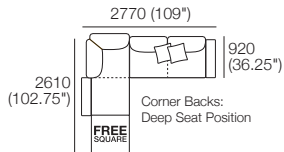

Delta III Package

10 Deluxe Plus

Package 10 Deluxe Plus AE (FREE Square)

Components: 2x Rectangle, 4x Back, 2x Box Arm,

Plus: 2x Magic Joiner Pair M105, 4x Bed Bracket, 2x Panama Cushion SQUARE

Configurations: Shown with FREE Square