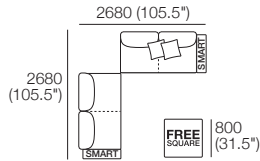

Delta III Package

10 Deluxe Plus

Package 10 Deluxe Plus SMART AE (FREE Square)

Components: 2x Rectangle, 4x Back, 2x Box Arm SMART,
Plus: 2x Magic Joiner Pair M105, 4x Bed Bracket, 2x Panama Cushion SQUARE
Configurations: Shown with FREE Square