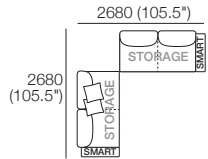

Delta III Package

10S Deluxe Plus

Package 10S Deluxe Plus SMART Storage AE (with FREE Storage)

Components: 1x Rectangle S 800, 1x Rectangle S 1600, 4x Back, 2x Box Arm SMART

Plus: 2x Magic Joiner M95, 4x Bed Bracket, 2x Panama Cushion SQUARE

Configurations:

*Corner Backs: Deep Seat Position