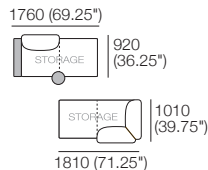

Delta III Package 2S T AE

KING®
L I V I N G

Package 2S T AE

Components: 1x S 800 Rectangle, 1x S 1600 Rectangle, 3x Back AE,
1x Platform Table RECT Timber, 1x Platform Table RND Timber
Configurations:

*Corner Backs: Deep Seat Position

*Corner Backs: Deep Seat Position