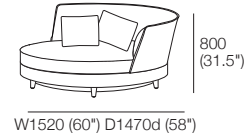

Components: 2x Rectangle, 3x Back AE, 2x Box Arm SMART
Configurations:

Package: 2S Storage AE

Components: 1x S 800 Rectangle, 1x S 1600 Rectangle, 3x Back AE
Configurations:

Package: Delta III Circle Sofa 1380

Components: 1x Circle Base 1380,
1x Circle Back B1380,
2x Panama Cushion Square (Swivel)

Package: Delta III Storage Circle Sofa 1380

Components: 1x Circle Base S 1380,
1x Circle Back B1380,
2x Panama Cushion Square (Storage - No Swivel)