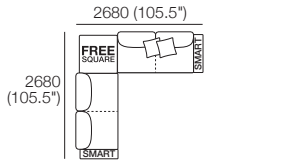

Delta III Package

10 Deluxe Plus

Package 10 Deluxe Plus SMART AE (FREE Square)

Components: 2x Rectangle, 4x Back, 2x Box Arm SMART,
Plus: 2x Magic Joiner Pair M105, 4x Bed Bracket, 2x Panama Cushion SQUARE
Configurations: Shown with FREE Square