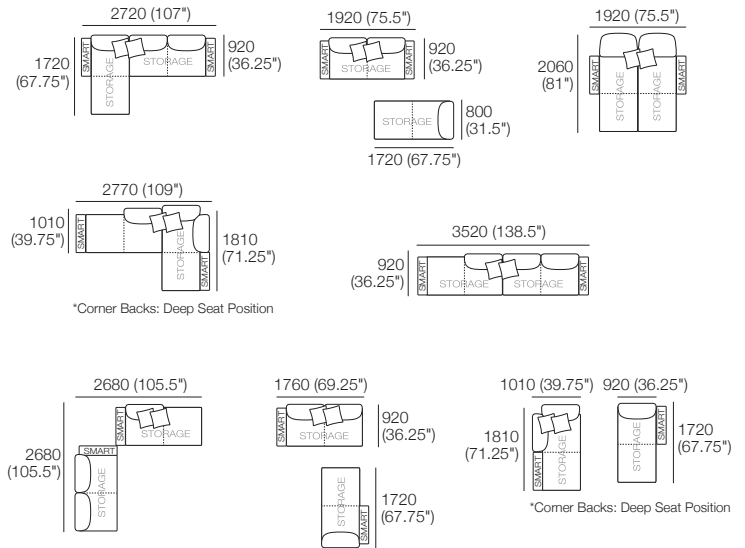

Package: 2S Deluxe Plus (Storage) SMART AE

Components: 1x S 800 Rectangle, 1x S 1600 Rectangle, 3x Back AE, 2x Box Arm SMART
4x Bed Bracket, 1x Magic Joiner Pair M95, 2x Panama Cushion SQUARE
Configurations: