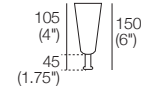

Box Arm Smart

Box Arm Compact

Box Arm Compact Smart

SMART Pocket Accessory
Arm Table CRES

SMART Pocket Accessory
Arm Charge Table CRES

Platform Table CRES

Platform Table REC
Depth 800

Angled Leg
(STD)

Adjustable Leg
(Optional)

Bed Bracket

Delta III

Components

Rectangles

Square (No Storage)

Square S (Storage)

Rectangle Leather (Seam) / Fabric (No Seam)