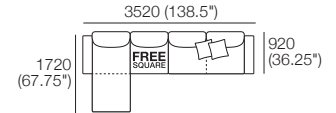

Delta III Package

10 Deluxe Plus

Package 10 Deluxe Plus AE (FREE Square)

Components: 2x Rectangle, 4x Back, 2x Box Arm,

Plus: 2x Magic Joiner Pair M105, 4x Bed Bracket, 2x Panama Cushion SQUARE

Configurations: Shown with FREE Square