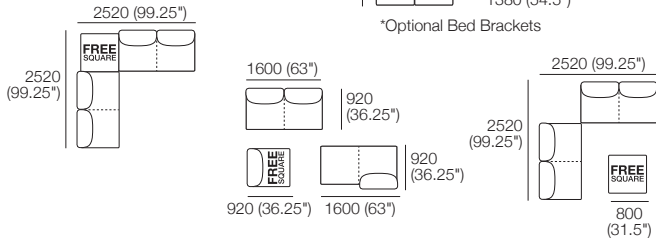

Components: 1x S 800 Rectangle, 1x S 1600 Rectangle, 4x Back AE,
2x Box Arm SMART, 1x Platform Table RND Timber
Configurations:

Delta III Packages

10 + 10T + 10 Deluxe Plus

KING[®]
L I V I N G

kingliving.com

DT2019888 V2

Delta III Packages

10 + 10T

Package 10 AE (FREE Square)

Components: 2x Rectangle, 4x Back
Configurations:
Shown with FREE Square

Package 10T AE (FREE Square)

Components: 2x Rectangle, 4x Back,
1x Platform Table RECT Timber,
1x Platform Table RND Timber
Configurations: Shown with FREE Square