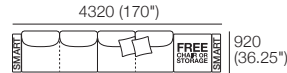

Configurations: Shown with FREE Chair

Delta III Packages

1 Deluxe Plus SMART

Package 1 Deluxe Plus SMART AE (FREE Chair or Storage)

Components: 2x Rectangle, 3x Back, 2x Box Arm SMART,
Plus: 2x Magic Joiner Pair M105, 4x Bed Bracket, 2x Panama Cushion SQUARE
Configurations: Shown with FREE Chair