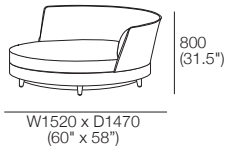

Delta III

KING[®]
L I V I N G

kingliving.com

DT2016313 V20

Delta III

Components

Chair
(Square + Back)

S Chair
(S Square + Back)

Back AE
Rear View

Side View Positions
STD / Deep Position

STD Position

Deep Position

Circle 1380 (Swivel)
1x Base 1380,
1x Back B1380

S Circle 1380 (Storage – No Swivel)
1x Base S 1380,
1x Back B1380

Box Arm

Box Arm Smart

Box Arm Compact

Box Arm Compact Smart

SMART Pocket Accessory
Arm Table CRES

SMART Pocket Accessory
Arm Charge Table CRES

Platform Table CRES

Platform Table REC
Depth 800

Angled Leg
(STD)

Adjustable Leg
(Optional)

Bed Bracket

Delta III

Components

Rectangles

Square (No Storage)

Square S (Storage)

Rectangle Leather (Seam) / Fabric (No Seam)