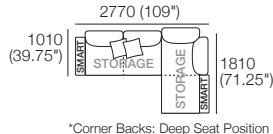

*Corner Backs: Deep Seat Position