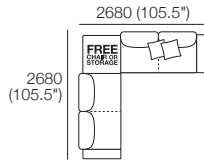

Delta III Packages

1 Deluxe Plus

Package 1 Deluxe Plus AE (FREE Chair or Storage)

Components: 2x Rectangle, 3x Back, 2x Box Arm,

Plus: 2x Magic Joiner Pair M105, 4x Bed Bracket, 2x Panama Cushion SQUARE

Configurations: Shown with FREE Chair