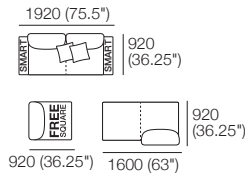

Delta III Package

10 Deluxe Plus

Package 10 Deluxe Plus SMART AE (FREE Square)

Components: 2x Rectangle, 4x Back, 2x Box Arm SMART,
Plus: 2x Magic Joiner Pair M105, 4x Bed Bracket, 2x Panama Cushion SQUARE
Configurations: Shown with FREE Square