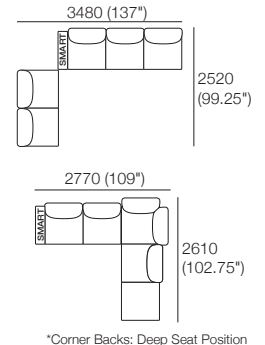

Delta III Packages

6 SEP

Package: 6 SEP AE

Components: 1x 3STR Base SEP, 1x 2STR Base SEP,
5x Back AE, 1x Box Arm
Configurations:

Package: 6 SEP SMART AE

Components: 1x 3STR Base SEP, 1x 2STR Base SEP,
5x Back AE, 1x Box Arm SMART
Configurations: