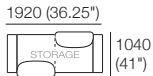

*Optional Bed Brackets