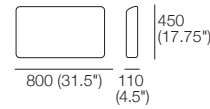

Box Arm Compact