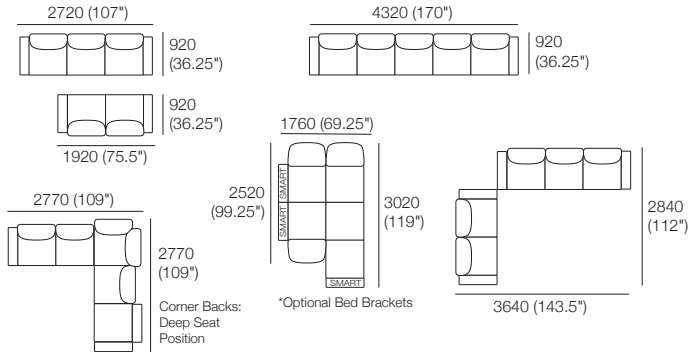

KING[®]
L I V I N G

kingliving.com

DT2018649 V4

Delta III Packages

7 SEP + 8 SEP

Package 7 SEP AE:

Components: 1x 3STR Base SEP, 1x 2STR Base SEP, 5x Back AE, 4x Box Arm

Configurations: