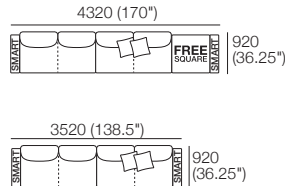

Delta III Package

10 Deluxe Plus

Package 10 Deluxe Plus SMART AE (FREE Square)

Components: 2x Rectangle, 4x Back, 2x Box Arm SMART,
Plus: 2x Magic Joiner Pair M105, 4x Bed Bracket, 2x Panama Cushion SQUARE
Configurations: Shown with FREE Square