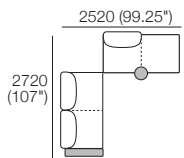

*Corner Backs: Deep Seat Position

Delta III Package 1T AE

Package 1T AE

Components: 2x Rectangle, 3x Back,
1x Platform Table RECT Timber, 1x Platform Table RND Timber
Configurations:

DT201 9893 V1

Effective August 2019. Use Magic Joiner M105. Seat Depths: STD Position 920 / Deep Position 1010. As King Living has a policy of continuous improvement, changes to products and specifications may be made without prior notice. Images and drawings are representative of design only. Accessories not included.