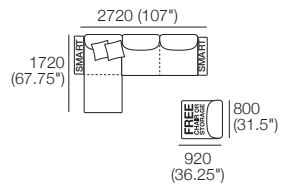

Configurations: Shown with FREE Chair

Delta III Packages

1 Deluxe Plus SMART

Package 1 Deluxe Plus SMART AE (FREE Chair or Storage)

Components: 2x Rectangle, 3x Back, 2x Box Arm SMART,
Plus: 2x Magic Joiner Pair M105, 4x Bed Bracket, 2x Panama Cushion SQUARE
Configurations: Shown with FREE Chair