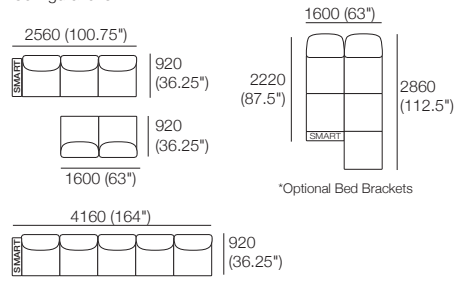

Delta III Packages

6 SEP

Package: 6 SEP AE

Components: 1x 3STR Base SEP, 1x 2STR Base SEP,
5x Back AE, 1x Box Arm
Configurations:

Package: 6 SEP SMART AE

Components: 1x 3STR Base SEP, 1x 2STR Base SEP,
5x Back AE, 1x Box Arm SMART
Configurations: