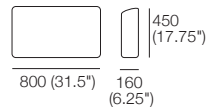

Back AE
Rear View

Side View Positions
STD / Deep Position

STD Position

Deep Position

Circle 1380 (Swivel)
1x Base 1380,
1x Back B1380

S Circle 1380 (Storage – No Swivel)
1x Base S 1380,
1x Back B1380

Box Arm