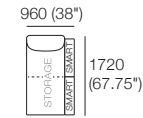

*Optional Bed Brackets