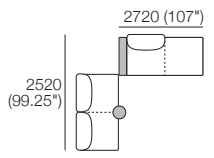

*Corner Backs: Deep Seat Position

Delta III Package 1T AE

Package 1T AE

Components: 2x Rectangle, 3x Back,
1x Platform Table RECT Timber, 1x Platform Table RND Timber
Configurations:

DT201 9893 V1

Effective August 2019. Use Magic Joiner M105. Seat Depths: STD Position 920 / Deep Position 1010. As King Living has a policy of continuous improvement, changes to products and specifications may be made without prior notice. Images and drawings are representative of design only. Accessories not included.