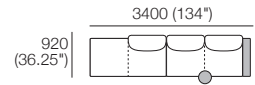

*Corner Backs: Deep Seat Position

Delta III Package 1T AE

Package 1T AE

Components: 2x Rectangle, 3x Back,
1x Platform Table RECT Timber, 1x Platform Table RND Timber
Configurations:

DT201 9893 V1

Effective August 2019. Use Magic Joiner M105. Seat Depths: STD Position 920 / Deep Position 1010. As King Living has a policy of continuous improvement, changes to products and specifications may be made without prior notice. Images and drawings are representative of design only. Accessories not included.