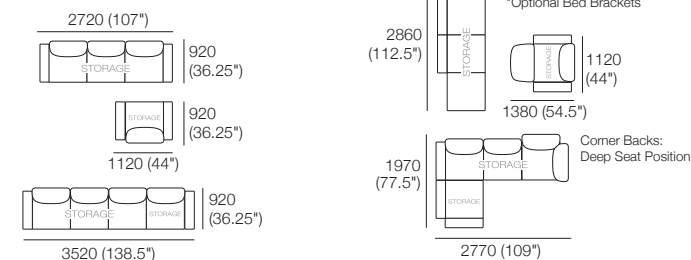

Package 8S Storage SEP AE:

Components: 1x 3STR Base SEP Storage, 1x Square S,
4x Back AE, 4x Box Arm

Configurations: