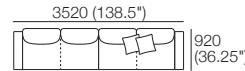

Delta III Packages

1 Deluxe Plus

Package 1 Deluxe Plus AE (FREE Chair or Storage)

Components: 2x Rectangle, 3x Back, 2x Box Arm,

Plus: 2x Magic Joiner Pair M105, 4x Bed Bracket, 2x Panama Cushion SQUARE

Configurations: Shown with FREE Chair