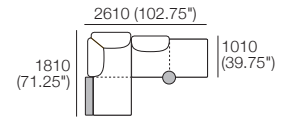

*Corner Backs: Deep Seat Position

Delta III Package 1T AE

Package 1T AE

Components: 2x Rectangle, 3x Back,
1x Platform Table RECT Timber, 1x Platform Table RND Timber
Configurations:

DT201 9893 V1

Effective August 2019. Use Magic Joiner M105. Seat Depths: STD Position 920 / Deep Position 1010. As King Living has a policy of continuous improvement, changes to products and specifications may be made without prior notice. Images and drawings are representative of design only. Accessories not included.