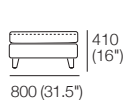

Delta III

Components

Rectangles

Square (No Storage)

Square S (Storage)

Rectangle Leather (Seam) / Fabric (No Seam)

2STR Base SEP Separate Seat Cushions

3STR Base SEP Separate Seat Cushions

SEP Bases

Rectangle S 800 Leather (Seam) / Fabric (No Seam)

Rectangle S 1600 Leather (Seam) / Fabric (No Seam)

2STR Base SEP 800 Storage Separate Seat Cushions

2STR Base SEP 1600 Storage Separate Seat Cushions

3STR Base SEP Storage Separate Seat Cushions