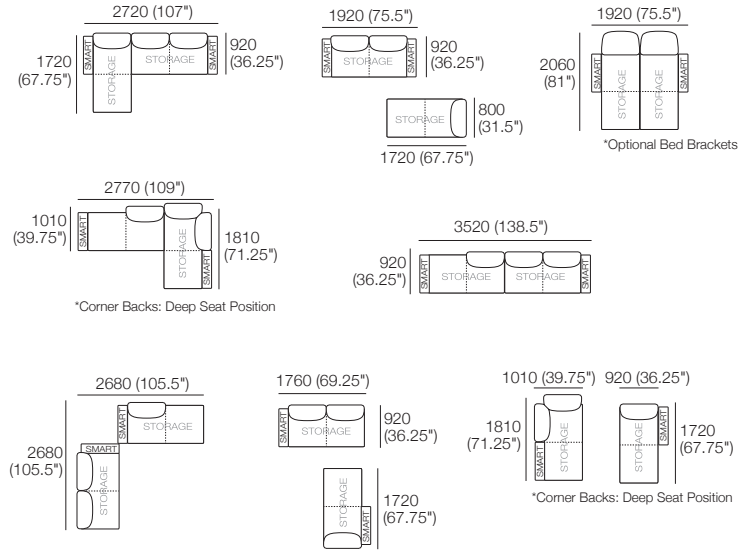

Components: 1x Circle Base 1380,
1x Circle Back B1380,
2x Panama Cushion Square (Swivel)

Package: Delta III Storage Circle Sofa 1380

Components: 1x Circle Base S 1380,
1x Circle Back B1380,
2x Panama Cushion Square (Storage - No Swivel)

Delta III Packages

2S Deluxe

Package: 2S Deluxe Storage AE

Components: 1x S 800 Rectangle, 1x S 1600 Rectangle, 3x Back AE, 2x Box Arm
Configurations:

Package: 2S Deluxe Storage SMART AE

Components: 1x S 800 Rectangle, 1x S 1600 Rectangle, 3x Back AE, 2x Box Arm SMART
Configurations: