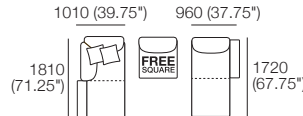

Delta III Package

10 Deluxe Plus

Package 10 Deluxe Plus AE (FREE Square)

Components: 2x Rectangle, 4x Back, 2x Box Arm,

Plus: 2x Magic Joiner Pair M105, 4x Bed Bracket, 2x Panama Cushion SQUARE

Configurations: Shown with FREE Square