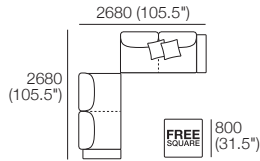

Delta III Package

10 Deluxe Plus

Package 10 Deluxe Plus AE (FREE Square)

Components: 2x Rectangle, 4x Back, 2x Box Arm,

Plus: 2x Magic Joiner Pair M105, 4x Bed Bracket, 2x Panama Cushion SQUARE

Configurations: Shown with FREE Square