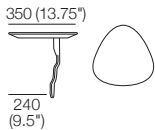

Box Arm Smart

Box Arm Compact

Box Arm Compact Smart

SMART Pocket Accessory
Arm Table CRES

SMART Pocket Accessory
Arm Charge Table CRES

Platform Table CRES

Platform Table REC
Depth 800

Angled Leg
(STD)

Adjustable Leg
(Optional)

Bed Bracket

Delta III

Components

Rectangles

Square (No Storage)

Square S (Storage)

Rectangle Leather (Seam) / Fabric (No Seam)