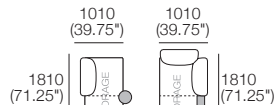

Delta III Package 2S T AE

KING®
L I V I N G

Package 2S T AE

Components: 1x S 800 Rectangle, 1x S 1600 Rectangle, 3x Back AE,
1x Platform Table RECT Timber, 1x Platform Table RND Timber
Configurations:

*Corner Backs: Deep Seat Position