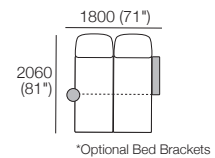

*Corner Backs: Deep Seat Position

Delta III Package 1T AE

Package 1T AE

Components: 2x Rectangle, 3x Back,
1x Platform Table RECT Timber, 1x Platform Table RND Timber
Configurations:

DT201 9893 V1

Effective August 2019. Use Magic Joiner M105. Seat Depths: STD Position 920 / Deep Position 1010. As King Living has a policy of continuous improvement, changes to products and specifications may be made without prior notice. Images and drawings are representative of design only. Accessories not included.