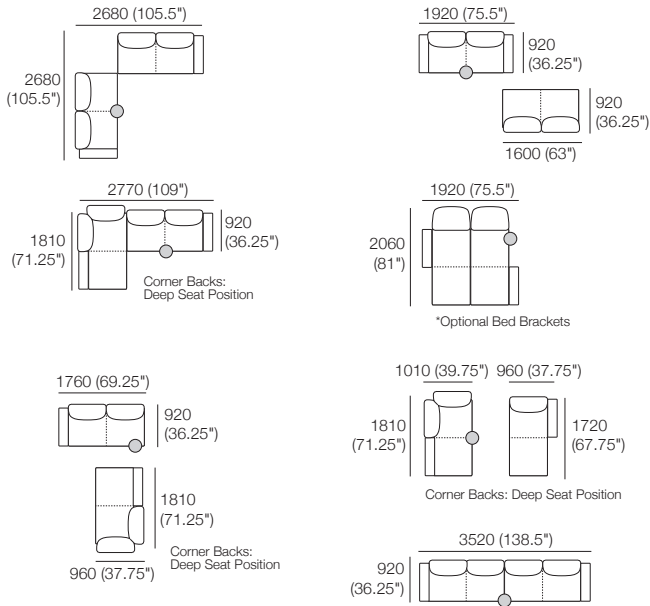

Delta III Packages

3 + 3S

Package 3 AE (with FREE Square)

Components: 2x Rectangle, 4x Back AE, 1x Platform Table REC Timber,
Configurations: Shown with Free Square

Package 3S (Storage) AE (with FREE Storage)

Components: 1x Rectangle S 800, 1x Rectangle S 1600,
4x Back AE, 1x Platform Table REC Timber
Configurations:

Delta III Packages

3T Deluxe

Package 3T Deluxe AE (with FREE Square)

Components: 2x Rectangle, 4x Back AE, 2x Box Arm, 1x Platform Table RND Timber
Configurations: Shown without Free Square

Package 3T Deluxe SMART AE (with FREE Square)

Components: 2x Rectangle, 4x Back AE, 2x Box Arm SMART, 1x Platform Table RND Timber
Configurations: Shown with Free Square

Delta III Packages

3T Deluxe Storage