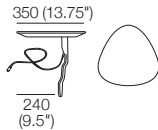

Box Arm Smart

Box Arm Compact

Box Arm Compact Smart

SMART Pocket Accessory
Arm Table CRES

SMART Pocket Accessory
Arm Charge Table CRES

Platform Table CRES

Platform Table REC
Depth 800

Angled Leg
(STD)

Adjustable Leg
(Optional)

Bed Bracket

Delta III

Components

Rectangles

Square (No Storage)

Square S (Storage)

Rectangle Leather (Seam) / Fabric (No Seam)