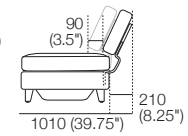

Back AE
Rear View

Side View Positions
STD / Deep Position

STD Position

Deep Position

Circle 1380 (Swivel)
1x Base 1380,
1x Back B1380

S Circle 1380 (Storage – No Swivel)
1x Base S 1380,
1x Back B1380

Box Arm

Box Arm Smart

Box Arm Compact

Box Arm Compact Smart

SMART Pocket Accessory
Arm Table CRES

SMART Pocket Accessory
Arm Charge Table CRES

Platform Table CRES

Platform Table REC
Depth 800

Angled Leg
(STD)

Adjustable Leg
(Optional)

Bed Bracket

Delta III

Components

Rectangles

Square (No Storage)

Square S (Storage)

Rectangle Leather (Seam) / Fabric (No Seam)