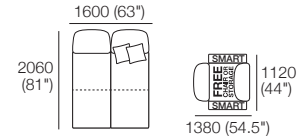

Configurations: Shown with FREE Chair

Delta III Packages

1 Deluxe Plus SMART

Package 1 Deluxe Plus SMART AE (FREE Chair or Storage)

Components: 2x Rectangle, 3x Back, 2x Box Arm SMART,
Plus: 2x Magic Joiner Pair M105, 4x Bed Bracket, 2x Panama Cushion SQUARE
Configurations: Shown with FREE Chair