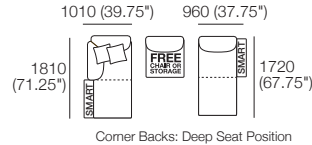

Configurations: Shown with FREE Chair

Delta III Packages

1 Deluxe Plus SMART

Package 1 Deluxe Plus SMART AE (FREE Chair or Storage)

Components: 2x Rectangle, 3x Back, 2x Box Arm SMART,
Plus: 2x Magic Joiner Pair M105, 4x Bed Bracket, 2x Panama Cushion SQUARE
Configurations: Shown with FREE Chair