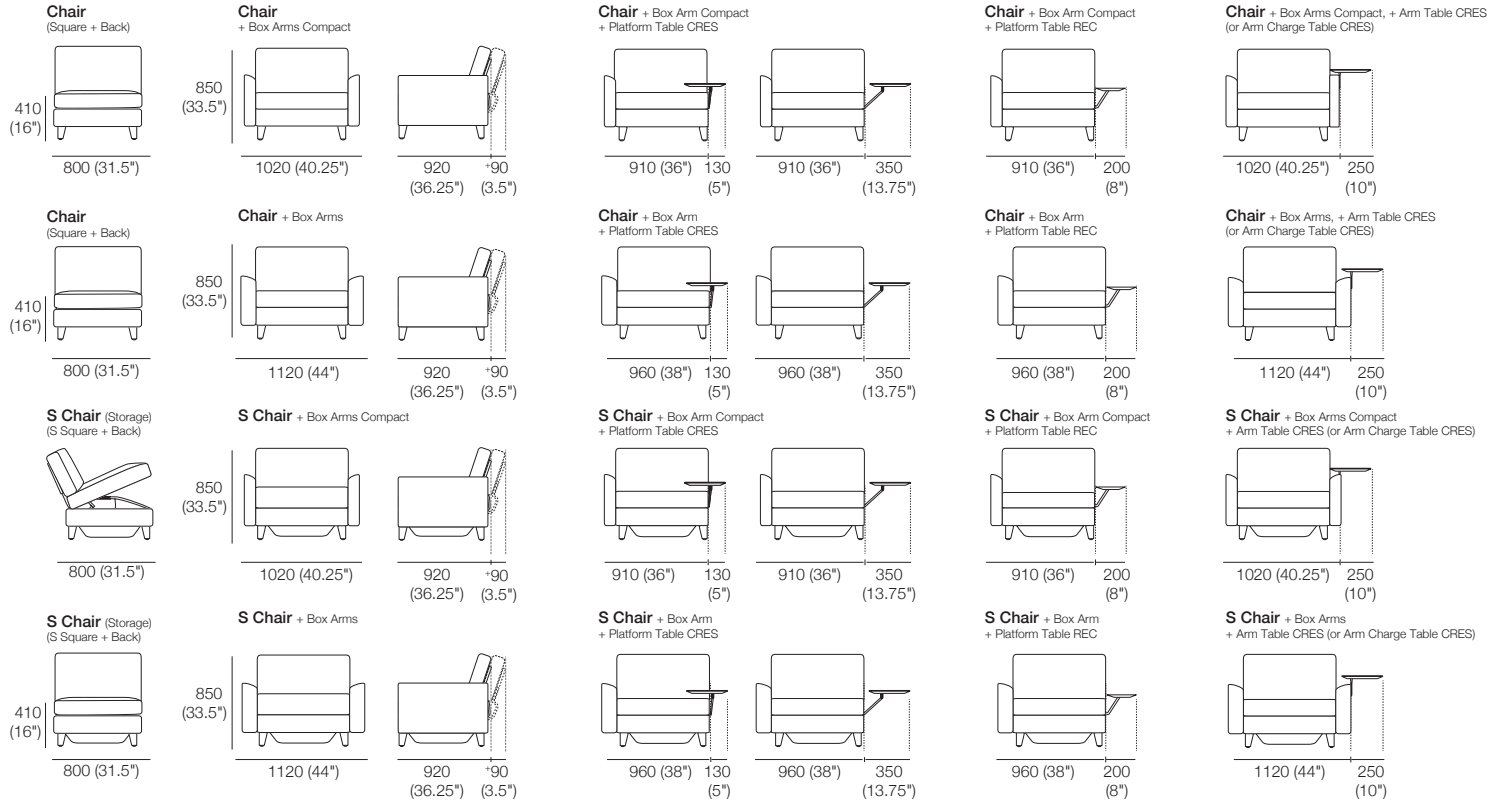

Adjustable Leg
(Optional)

Bed Bracket

Delta III

Components

Rectangles

Square (No Storage)

Square S (Storage)

Rectangle Leather (Seam) / Fabric (No Seam)

2STR Base SEP Separate Seat Cushions

3STR Base SEP Separate Seat Cushions

SEP Bases

Rectangle S 800 Leather (Seam) / Fabric (No Seam)

Rectangle S 1600 Leather (Seam) / Fabric (No Seam)

2STR Base SEP 800 Storage Separate Seat Cushions

2STR Base SEP 1600 Storage Separate Seat Cushions

3STR Base SEP Storage Separate Seat Cushions

Delta III

Effective January 2019. Use Magic Joiner M105. Seat Position: STD 920 (36.25") / Deep 1010 (39.75"). As King Living has a policy of continuous improvement, changes to products and specifications may be made without prior notice. Images and drawings are representative of design only. Accessories not included.