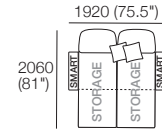

Plus: 2x Magic Joiner M95, 4x Bed Bracket, 2x Panama Cushion SQUARE

Configurations:

*Corner Backs: Deep Seat Position

*Corner Backs: Deep Seat Position

Delta III Packages

1 Deluxe Plus (FREE Chair or Storage)