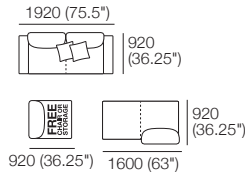

Delta III Packages

1 Deluxe Plus

Package 1 Deluxe Plus AE (FREE Chair or Storage)

Components: 2x Rectangle, 3x Back, 2x Box Arm,

Plus: 2x Magic Joiner Pair M105, 4x Bed Bracket, 2x Panama Cushion SQUARE

Configurations: Shown with FREE Chair