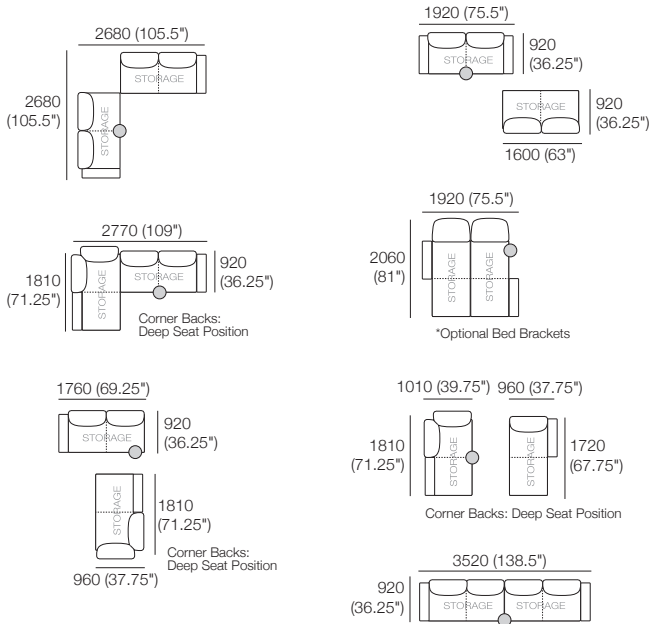

Delta III Packages

3T Deluxe Storage

Package 3T Deluxe Storage AE (with FREE Storage)

Components: 1x S 800 Rectangle, 1x S 1600 Rectangle, 4x Back AE,
2x Box Arm, 1x Platform Table RND Timber
Configurations: