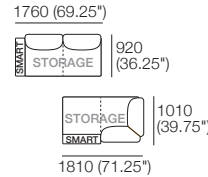

Plus: 2x Magic Joiner M95, 4x Bed Bracket, 2x Panama Cushion SQUARE

Configurations:

*Corner Backs: Deep Seat Position

*Corner Backs: Deep Seat Position

Delta III Packages

1 Deluxe Plus (FREE Chair or Storage)