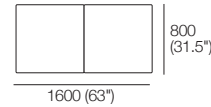

Adjustable Leg
(Optional)

Bed Bracket

Delta III

Components

Rectangles

Square (No Storage)

Square S (Storage)

Rectangle Leather (Seam) / Fabric (No Seam)

2STR Base SEP Separate Seat Cushions

3STR Base SEP Separate Seat Cushions

SEP Bases

Rectangle S 800 Leather (Seam) / Fabric (No Seam)

Rectangle S 1600 Leather (Seam) / Fabric (No Seam)

2STR Base SEP 800 Storage Separate Seat Cushions

2STR Base SEP 1600 Storage Separate Seat Cushions

3STR Base SEP Storage Separate Seat Cushions

Delta III

Effective January 2019. Use Magic Joiner M105. Seat Position: STD 920 (36.25") / Deep 1010 (39.75"). As King Living has a policy of continuous improvement, changes to products and specifications may be made without prior notice. Images and drawings are representative of design only. Accessories not included.