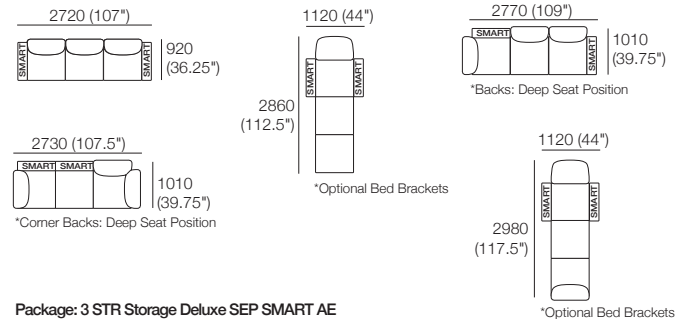

Package: 3 STR Deluxe SEP SMART AE

Components: 1x 3STR Base SEP, 3x Back AE, 2x Box Arm SMART
Configurations:

Package: 3 STR Storage Deluxe SEP SMART AE

Components: 1x 3STR Base SEP Storage, 3x Back AE, 2x Box Arm SMART. Configurations: