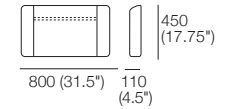

Box Arm Compact Smart