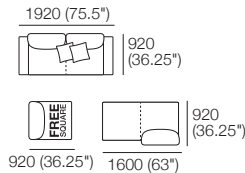

Delta III Package

10 Deluxe Plus

Package 10 Deluxe Plus AE (FREE Square)

Components: 2x Rectangle, 4x Back, 2x Box Arm,

Plus: 2x Magic Joiner Pair M105, 4x Bed Bracket, 2x Panama Cushion SQUARE

Configurations: Shown with FREE Square