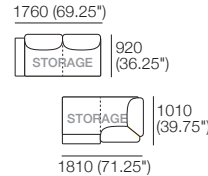

Delta III Package

10S Deluxe Plus

Package 10S Deluxe Plus Storage AE (with FREE Storage)

Components: 1x Rectangle S 800, 1x Rectangle S 1600, 4x Back, 2x Box Arm,

Plus: 2x Magic Joiner M95, 4x Bed Bracket, 2x Panama Cushion SQUARE

Configurations:

*Corner Backs: Deep Seat Position

*Corner Backs: Deep Seat Position