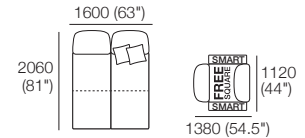

Delta III Package

10 Deluxe Plus

Package 10 Deluxe Plus SMART AE (FREE Square)

Components: 2x Rectangle, 4x Back, 2x Box Arm SMART,
Plus: 2x Magic Joiner Pair M105, 4x Bed Bracket, 2x Panama Cushion SQUARE
Configurations: Shown with FREE Square