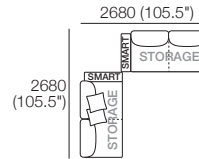

Delta III Package

10S Deluxe Plus

Package 10S Deluxe Plus SMART Storage AE (with FREE Storage)

Components: 1x Rectangle S 800, 1x Rectangle S 1600, 4x Back, 2x Box Arm SMART

Plus: 2x Magic Joiner M95, 4x Bed Bracket, 2x Panama Cushion SQUARE

Configurations:

*Corner Backs: Deep Seat Position