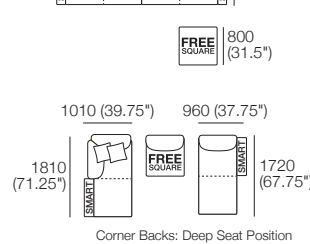

Delta III Package

10 Deluxe Plus

Package 10 Deluxe Plus SMART AE (FREE Square)

Components: 2x Rectangle, 4x Back, 2x Box Arm SMART,
Plus: 2x Magic Joiner Pair M105, 4x Bed Bracket, 2x Panama Cushion SQUARE
Configurations: Shown with FREE Square