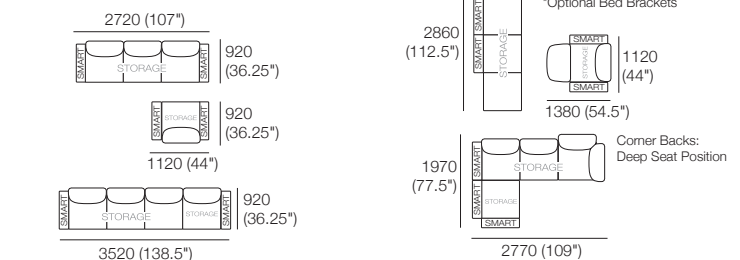

Package 8S Storage SEP SMART AE:

Components: 1x 3STR Base SEP Storage, 1x Square S,
4x Back AE, 4x Box Arm SMART

Configurations: