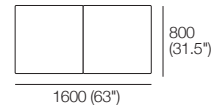

2STR Base SEP Separate Seat Cushions