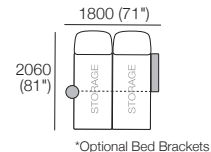

Delta III Package 2S T AE

KING®
L I V I N G

Package 2S T AE

Components: 1x S 800 Rectangle, 1x S 1600 Rectangle, 3x Back AE,
1x Platform Table RECT Timber, 1x Platform Table RND Timber
Configurations:

*Corner Backs: Deep Seat Position

*Corner Backs: Deep Seat Position