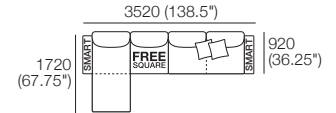

Delta III Package

10 Deluxe Plus

Package 10 Deluxe Plus SMART AE (FREE Square)

Components: 2x Rectangle, 4x Back, 2x Box Arm SMART,
Plus: 2x Magic Joiner Pair M105, 4x Bed Bracket, 2x Panama Cushion SQUARE
Configurations: Shown with FREE Square