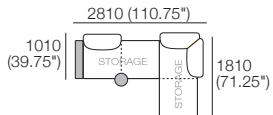

Delta III Package 2S T AE

KING[®]
L I V I N G

Package 2S T AE

Components: 1x S 800 Rectangle, 1x S 1600 Rectangle, 3x Back AE,
1x Platform Table RECT Timber, 1x Platform Table RND Timber
Configurations:

*Corner Backs: Deep Seat Position