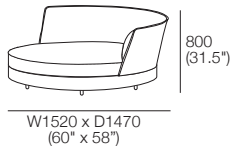

Delta III

KING[®]
L I V I N G

kingliving.com

DT2016313 V20

Delta III

Components

Chair
(Square + Back)

S Chair
(S Square + Back)

Back AE
Rear View

Side View Positions
STD / Deep Position

STD Position

Deep Position

Circle 1380 (Swivel)
1x Base 1380,
1x Back B1380

S Circle 1380 (Storage – No Swivel)
1x Base S 1380,
1x Back B1380

Box Arm

Box Arm Smart

Box Arm Compact

Box Arm Compact Smart

SMART Pocket Accessory
Arm Table CRES

SMART Pocket Accessory
Arm Charge Table CRES

Platform Table CRES

Platform Table REC
Depth 800

Angled Leg
(STD)

Adjustable Leg
(Optional)

Bed Bracket

Delta III

Components

Rectangles

Square (No Storage)

Square S (Storage)

Rectangle Leather (Seam) / Fabric (No Seam)