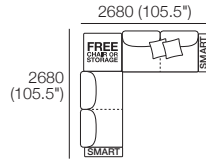

KING[®]
L I V I N G

kingliving.com

DT2020027 V1

Delta III Packages

1 Deluxe Plus

Package 1 Deluxe Plus AE (FREE Chair or Storage)

Components: 2x Rectangle, 3x Back, 2x Box Arm,

Plus: 2x Magic Joiner Pair M105, 4x Bed Bracket, 2x Panama Cushion SQUARE

Configurations: Shown with FREE Chair

Delta III Packages

1 Deluxe Plus SMART

Package 1 Deluxe Plus SMART AE (FREE Chair or Storage)

Components: 2x Rectangle, 3x Back, 2x Box Arm SMART,
Plus: 2x Magic Joiner Pair M105, 4x Bed Bracket, 2x Panama Cushion SQUARE
Configurations: Shown with FREE Chair