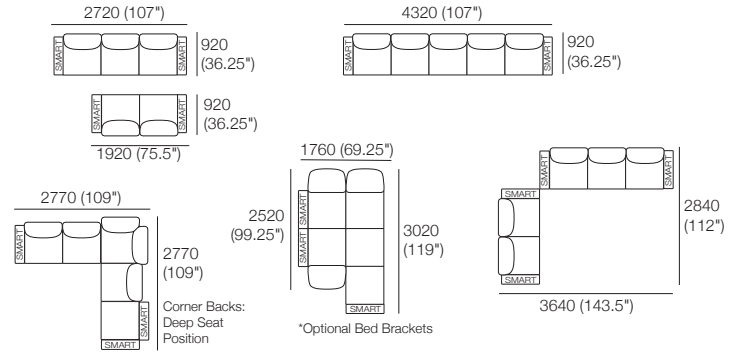

Package 8 SEP AE:

Components: 1x 3STR Base SEP, 1x Square, 4x Back AE, 4x Box Arm

Configurations:

Package 7 SEP SMART AE:

Components: 1x 3STR Base SEP, 1x 2STR Base SEP, 5x Back AE, 4x Box Arm SMART

Configurations: