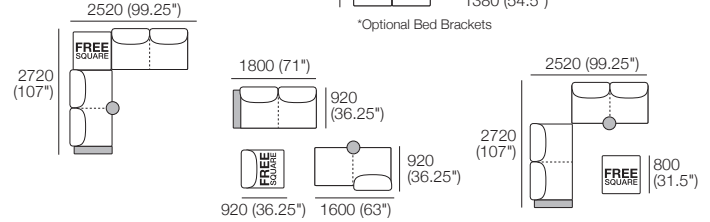

DT2019888 V2

Delta III Packages

10 + 10T

Package 10 AE (FREE Square)

Components: 2x Rectangle, 4x Back
Configurations:
Shown with FREE Square

Package 10T AE (FREE Square)

Components: 2x Rectangle, 4x Back,
1x Platform Table RECT Timber,
1x Platform Table RND Timber
Configurations: Shown with FREE Square