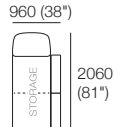

*Optional Bed Brackets