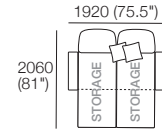

Delta III Package

10S Deluxe Plus

Package 10S Deluxe Plus Storage AE (with FREE Storage)

Components: 1x Rectangle S 800, 1x Rectangle S 1600, 4x Back, 2x Box Arm,

Plus: 2x Magic Joiner M95, 4x Bed Bracket, 2x Panama Cushion SQUARE

Configurations:

*Corner Backs: Deep Seat Position

*Corner Backs: Deep Seat Position