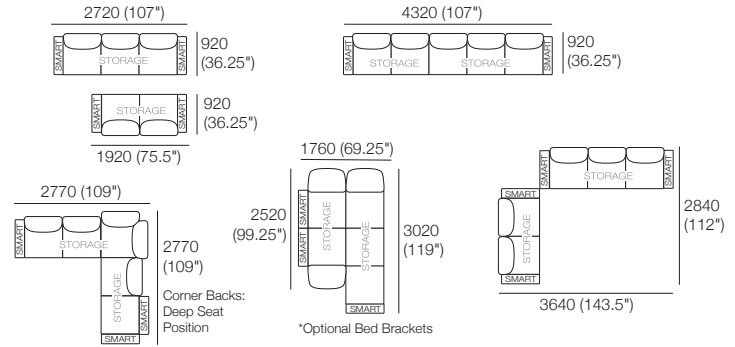

Package 7S Storage SEP SMART AE:

Components: 1x 3STR Base SEP Storage, 1x 2STR Base SEP 1600 Storage,
5x Back AE, 4x Box Arm SMART

Configurations: