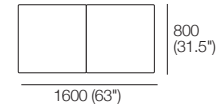

Adjustable Leg
(Optional)

Bed Bracket

Delta III

Components

Rectangles

Square (No Storage)

Square S (Storage)

Rectangle Leather (Seam) / Fabric (No Seam)

2STR Base SEP Separate Seat Cushions

3STR Base SEP Separate Seat Cushions

SEP Bases

Rectangle S 800 Leather (Seam) / Fabric (No Seam)

Rectangle S 1600 Leather (Seam) / Fabric (No Seam)

2STR Base SEP 800 Storage Separate Seat Cushions

2STR Base SEP 1600 Storage Separate Seat Cushions

3STR Base SEP Storage Separate Seat Cushions

Delta III

Effective January 2019. Use Magic Joiner M105. Seat Position: STD 920 (36.25") / Deep 1010 (39.75"). As King Living has a policy of continuous improvement, changes to products and specifications may be made without prior notice. Images and drawings are representative of design only. Accessories not included.