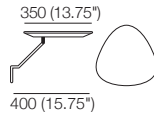

Box Arm Smart

Box Arm Compact

Box Arm Compact Smart

SMART Pocket Accessory
Arm Table CRES

SMART Pocket Accessory
Arm Charge Table CRES

Platform Table CRES

Platform Table REC
Depth 800

Angled Leg
(STD)

Adjustable Leg
(Optional)

Bed Bracket

Delta III

Components

Rectangles

Square (No Storage)

Square S (Storage)

Rectangle Leather (Seam) / Fabric (No Seam)