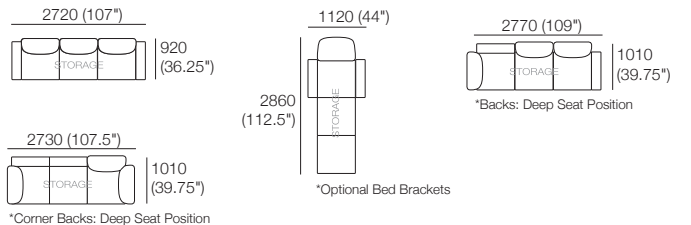

Delta III Packages

3 STR Deluxe SEP

Package: 3 STR Deluxe SEP AE

Components: 1x 3STR Base SEP, 3x Back AE, 2x Box Arm
Configurations:

Package: 3 STR Storage Deluxe SEP AE

Components: 1x 3STR Base SEP Storage, 3x Back AE, 2x Box Arm. Configurations: