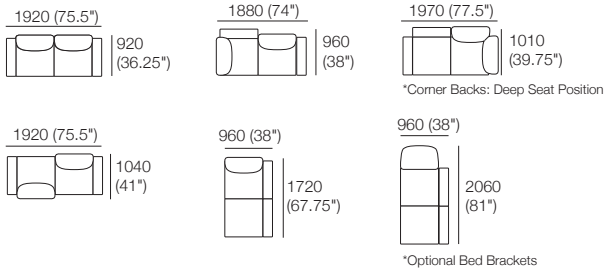

2STR Base SEP 1600 Storage Separate Seat Cushions

3STR Base SEP Storage Separate Seat Cushions

Delta III

Effective January 2019. Use Magic Joiner M105. Seat Position: STD 920 (36.25") / Deep 1010 (39.75"). As King Living has a policy of continuous improvement, changes to products and specifications may be made without prior notice. Images and drawings are representative of design only. Accessories not included.

Delta III Packages

2 STR Deluxe SEP + 3 STR Deluxe SEP + 6 SEP

KING[®]
L I V I N G

kingliving.com

DT2018651 V4

Delta III Packages

2 STR Deluxe SEP

Package: 2 STR DLX SEP AE

Components: 1x 2STR Base SEP, 2x Back AE, 2x Delta III Box Arm
Configurations:

Package: 2 STR Storage DLX SEP AE

Components: 1x 2STR Base SEP 1600 Storage, 2x Back AE, 2x Delta III Box Arm
Configurations: