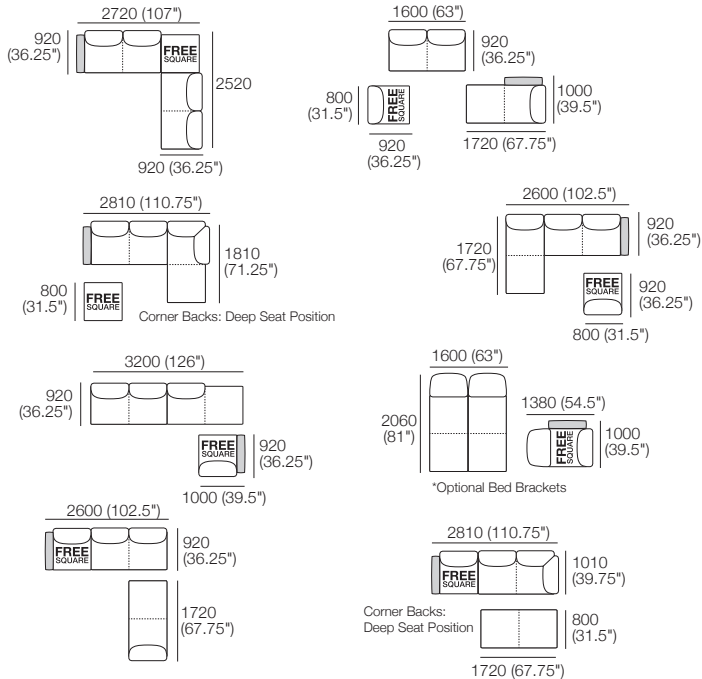

Delta III Packages

3 + 3S

Package 3 AE (with FREE Square)

Components: 2x Rectangle, 4x Back AE, 1x Platform Table REC Timber,
Configurations: Shown with Free Square