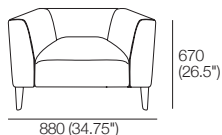

K I N G

DT2022.14-V1

kingliving.com

William

William Components

Armchair 880
D880 (34.75")

2 Seater 930
D940 (37")

3 Seater 990
D1000 (39.5")

B680 Armchair Back Cushion
D120 (4.75")

B800 2 Seater Back Cushion
D120 (4.75")

B730 3 Seater Back Cushion
D120 (4.75")

Chaise 1040
L1040 (41")

Chaise 1500
L1500 (59")

William Grande P Gap (Piped)
Support Cushion