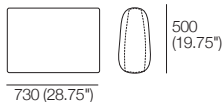

K I N G

DT2022.14-V1

kingliving.com

William

William Components

Armchair 880
D880 (34.75")

2 Seater 930
D940 (37")

3 Seater 990
D1000 (39.5")

B680 Armchair Back Cushion
D120 (4.75")

B800 2 Seater Back Cushion
D120 (4.75")

B730 3 Seater Back Cushion
D120 (4.75")

Chaise 1040
L1040 (41")

Chaise 1500
L1500 (59")

William Grande P Gap (Piped)
Support Cushion