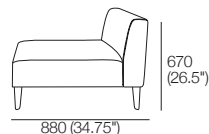

K I N G

DT2022.14-V1

kingliving.com

William

William Components

Armchair 880
D880 (34.75")

2 Seater 930
D940 (37")

3 Seater 990
D1000 (39.5")

B680 Armchair Back Cushion
D120 (4.75")

B800 2 Seater Back Cushion
D120 (4.75")

B730 3 Seater Back Cushion
D120 (4.75")

Chaise 1040
L1040 (41")

Chaise 1500
L1500 (59")

William Grande P Gap (Piped)
Support Cushion