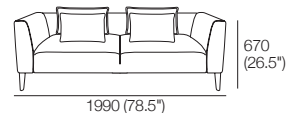

Side View

Top View

Front View

Back View

Chaise 1500 (Leather Detail)

Side View

Top View

Front View

Back View

Chaise 1040 (Leather Detail)

Side View

Top View

Front View

Back View

William Packages

Armchair 880 FULL SET

D880 (34.75")

Components: 1x Armchair 880, 1x B680

2 Seater 930 FULL SET

D940 (37")

Components: 1x 2STR 930, 2x B800

William 2 Seater 930 GAP SET

D940 (37")

Components: 1x 2STR 930, 2x William Grand P Gap,
2x Panama Cushion Rectangle