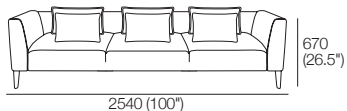

3 Seater 990 FULL SET

D1000 (39.5")

Components: 1x 3STR 990, 3x B730

3 Seater 990 GAP SET

D1000 (39.5")

Components: 1x 3STR 990, 3x William Grand P Gap,
3x Panama Cushion Rectangle

3 Seater Chaise 1040 FULL