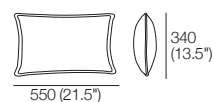

William P (Piped)
Scatter Cushion