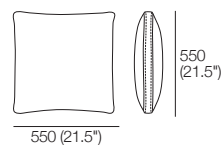

William G (Gusset)
Scatter Cushion