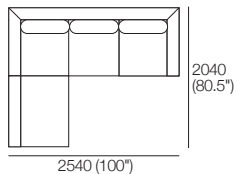

3 Seater Chaise 1040 FULL

Components: 1x 3STR 990,
1x Chaise 1040, 3x B730