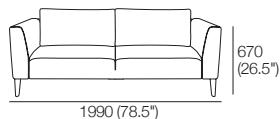

Side View

Top View

Front View

Back View

Chaise 1500 (Leather Detail)

Side View

Top View

Front View

Back View

Chaise 1040 (Leather Detail)

Side View

Top View

Front View

Back View

William Packages

Armchair 880 FULL SET

D880 (34.75")

Components: 1x Armchair 880, 1x B680

2 Seater 930 FULL SET

D940 (37")

Components: 1x 2STR 930, 2x B800

William 2 Seater 930 GAP SET

D940 (37")

Components: 1x 2STR 930, 2x William Grand P Gap,
2x Panama Cushion Rectangle

3 Seater 990 FULL SET

D1000 (39.5")

Components: 1x 3STR 990, 3x B730

3 Seater 990 GAP SET

D1000 (39.5")

Components: 1x 3STR 990, 3x William Grand P Gap,
3x Panama Cushion Rectangle

3 Seater Chaise 1040 FULL