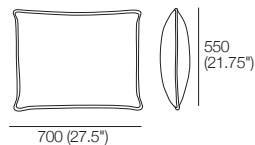

K I N G

DT2022.14-V1

kingliving.com

William

William Components

Armchair 880
D880 (34.75")

2 Seater 930
D940 (37")

3 Seater 990
D1000 (39.5")

B680 Armchair Back Cushion
D120 (4.75")

B800 2 Seater Back Cushion
D120 (4.75")

B730 3 Seater Back Cushion
D120 (4.75")

Chaise 1040
L1040 (41")

Chaise 1500
L1500 (59")

William Grande P Gap (Piped)
Support Cushion