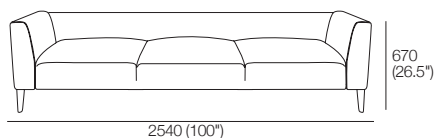

K I N G

DT2022.14-V1

kingliving.com

William

William Components

Armchair 880
D880 (34.75")

2 Seater 930
D940 (37")

3 Seater 990
D1000 (39.5")

B680 Armchair Back Cushion
D120 (4.75")

B800 2 Seater Back Cushion
D120 (4.75")

B730 3 Seater Back Cushion
D120 (4.75")

Chaise 1040
L1040 (41")

Chaise 1500
L1500 (59")

William Grande P Gap (Piped)
Support Cushion

Front View

Back View

2 Seater (Leather Detail)

Side View

Top View

Front View

Back View

3 Seater (Leather Detail)