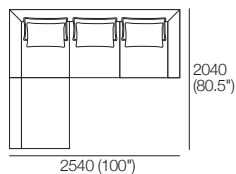

D880 (34.75")

Components: 1x Armchair 880, 1x B680

2 Seater 930 FULL SET

D940 (37")

Components: 1x 2STR 930, 2x B800

William 2 Seater 930 GAP SET

D940 (37")

Components: 1x 2STR 930, 2x William Grand P Gap,
2x Panama Cushion Rectangle

3 Seater 990 FULL SET

D1000 (39.5")

Components: 1x 3STR 990, 3x B730

3 Seater 990 GAP SET

D1000 (39.5")

Components: 1x 3STR 990, 3x William Grand P Gap,
3x Panama Cushion Rectangle

3 Seater Chaise 1040 FULL

Components: 1x 3STR 990,
1x Chaise 1040, 3x B730

3 Seater Chaise 1040 Gap

Components: 1x 3STR 990,
1x Chaise 1040, 3x William Grand P Gap,
3x Panama Cushion Rectangle

3 Seater Chaise 1500 FULL

Components: 1x 3STR 990,
1x Chaise 1500, 3x B730