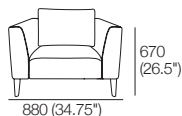

K I N G

DT2022.14-V1

kingliving.com

William

William Components

Armchair 880
D880 (34.75")

2 Seater 930
D940 (37")

3 Seater 990
D1000 (39.5")

Side View

Top View

Front View

Back View

Chaise 1500 (Leather Detail)

Side View

Top View

Front View

Back View

Chaise 1040 (Leather Detail)

Side View

Top View

Front View

Back View

William Packages

Armchair 880 FULL SET

D880 (34.75")

Components: 1x Armchair 880, 1x B680

2 Seater 930 FULL SET

D940 (37")

Components: 1x 2STR 930, 2x B800

William 2 Seater 930 GAP SET

D940 (37")

Components: 1x 2STR 930, 2x William Grand P Gap,
2x Panama Cushion Rectangle