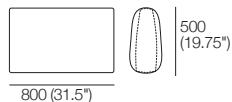

K I N G

DT2022.14-V1

kingliving.com

William

William Components

Armchair 880
D880 (34.75")

2 Seater 930
D940 (37")

3 Seater 990
D1000 (39.5")

B680 Armchair Back Cushion
D120 (4.75")

B800 2 Seater Back Cushion
D120 (4.75")

B730 3 Seater Back Cushion
D120 (4.75")

Chaise 1040
L1040 (41")

Chaise 1500
L1500 (59")

William Grande P Gap (Piped)
Support Cushion