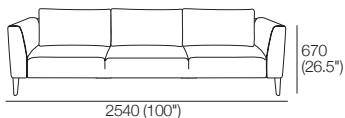

Side View

Top View

Front View

Back View

Chaise 1500 (Leather Detail)

Side View

Top View

Front View

Back View

Chaise 1040 (Leather Detail)

Side View

Top View

Front View

Back View

William Packages

Armchair 880 FULL SET

D880 (34.75")

Components: 1x Armchair 880, 1x B680

2 Seater 930 FULL SET

D940 (37")

Components: 1x 2STR 930, 2x B800

William 2 Seater 930 GAP SET

D940 (37")

Components: 1x 2STR 930, 2x William Grand P Gap,
2x Panama Cushion Rectangle

3 Seater 990 FULL SET

D1000 (39.5")

Components: 1x 3STR 990, 3x B730

3 Seater 990 GAP SET

D1000 (39.5")

Components: 1x 3STR 990, 3x William Grand P Gap,
3x Panama Cushion Rectangle

3 Seater Chaise 1040 FULL