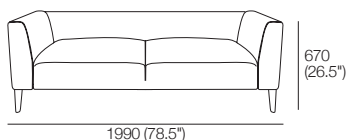

K I N G

DT2022.14-V1

kingliving.com

William

William Components

Armchair 880
D880 (34.75")

2 Seater 930
D940 (37")

3 Seater 990
D1000 (39.5")

B680 Armchair Back Cushion
D120 (4.75")

B800 2 Seater Back Cushion
D120 (4.75")

B730 3 Seater Back Cushion
D120 (4.75")

Chaise 1040
L1040 (41")

Chaise 1500
L1500 (59")

William Grande P Gap (Piped)
Support Cushion