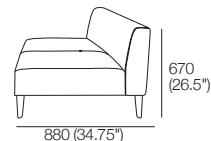

K I N G

DT2022.14-V1

kingliving.com

William

William Components

Armchair 880
D880 (34.75")

2 Seater 930
D940 (37")

3 Seater 990
D1000 (39.5")

B680 Armchair Back Cushion
D120 (4.75")

B800 2 Seater Back Cushion
D120 (4.75")

B730 3 Seater Back Cushion
D120 (4.75")

Chaise 1040
L1040 (41")

Chaise 1500
L1500 (59")

William Grande P Gap (Piped)
Support Cushion