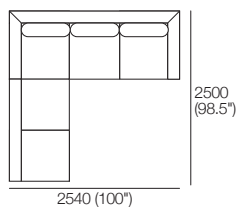

3 Seater 990 FULL SET

D1000 (39.5")

Components: 1x 3STR 990, 3x B730

3 Seater 990 GAP SET

D1000 (39.5")

Components: 1x 3STR 990, 3x William Grand P Gap,
3x Panama Cushion Rectangle

3 Seater Chaise 1040 FULL

Components: 1x 3STR 990,
1x Chaise 1040, 3x B730

3 Seater Chaise 1040 Gap

Components: 1x 3STR 990,
1x Chaise 1040, 3x William Grand P Gap,
3x Panama Cushion Rectangle

3 Seater Chaise 1500 FULL

Components: 1x 3STR 990,
1x Chaise 1500, 3x B730