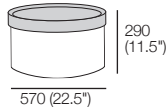

KING

DT201 9935 V3

kingliving.com

Bongo & Otto

Bongo & Otto Range

Bongo No Storage Standard

Medium

Large

High

Bongo ST Storage plus Tray Top

ST STD

ST Medium

ST High

Bongo S Storage plus Soft Top

S STD

S Medium

Top

Large Cube

Side

Top