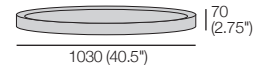

S High

Optional Tray Top (Bongo No Storage) Selected timber finishes

Standard

Medium

High

Large

Otto Range Cube

Side

Top

Large Cube

Side

Top