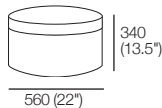

High

Bongo ST Storage plus Tray Top

ST STD

ST Medium

ST High

Bongo S Storage plus Soft Top

S STD

S Medium

S High

Optional Tray Top (Bongo No Storage) Selected timber finishes

Standard

Medium

High

Large

Otto Range Cube

Side

Top

Large Cube

Side

Top