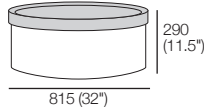

High

Bongo ST Storage plus Tray Top

ST STD

ST Medium

ST High

Bongo S Storage plus Soft Top

S STD

S Medium

S High

Optional Tray Top (Bongo No Storage) Selected timber finishes

Standard

Medium

High

Large

Otto Range Cube

Side

Top

Large Cube

Side

Top