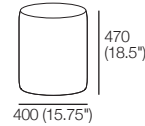

KING

DT201 9935 V3

kingliving.com

Bongo & Otto

Bongo & Otto Range

Bongo No Storage Standard

Medium

Large

High

Bongo ST Storage plus Tray Top

ST STD

ST Medium

ST High

Bongo S Storage plus Soft Top

S STD

S Medium

Top

Large Cube

Side

Top