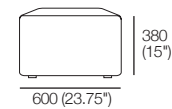

S High

Optional Tray Top (Bongo No Storage) Selected timber finishes

Standard

Medium

High

Large

Otto Range Cube

Side

Top

Large Cube

Side

Top