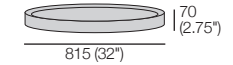

S High

Optional Tray Top (Bongo No Storage) Selected timber finishes

Standard

Medium

High

Large

Otto Range Cube

Side

Top

Large Cube

Side

Top