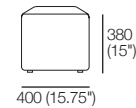

S High

Optional Tray Top (Bongo No Storage) Selected timber finishes

Standard

Medium

High

Large

Otto Range Cube

Side

Top

Large Cube

Side

Top