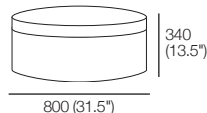

High

Bongo ST Storage plus Tray Top

ST STD

ST Medium

ST High

Bongo S Storage plus Soft Top

S STD

S Medium

S High

Optional Tray Top (Bongo No Storage) Selected timber finishes

Standard

Medium

High

Large

Otto Range Cube

Side

Top

Large Cube

Side

Top