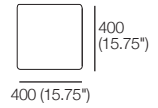

S High

Optional Tray Top (Bongo No Storage) Selected timber finishes

Standard

Medium

High

Large

Otto Range Cube

Side

Top

Large Cube

Side

Top