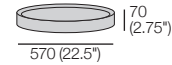

High

Bongo ST Storage plus Tray Top

ST STD

ST Medium

ST High

Bongo S Storage plus Soft Top

S STD

S Medium

S High

Optional Tray Top (Bongo No Storage) Selected timber finishes

Standard

Medium

High

Large

Otto Range Cube

Side

Top

Large Cube

Side

Top