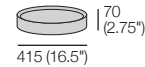

S High

Optional Tray Top (Bongo No Storage) Selected timber finishes

Standard

Medium

High

Large

Otto Range Cube

Side

Top

Large Cube

Side

Top