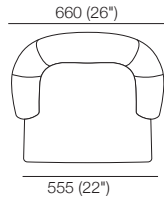

K I N G

DT2023009-V1

kingliving.com

Heirloom Dining Chair

Heirloom Dining Chair

Dining Chair

Top

Side

Front